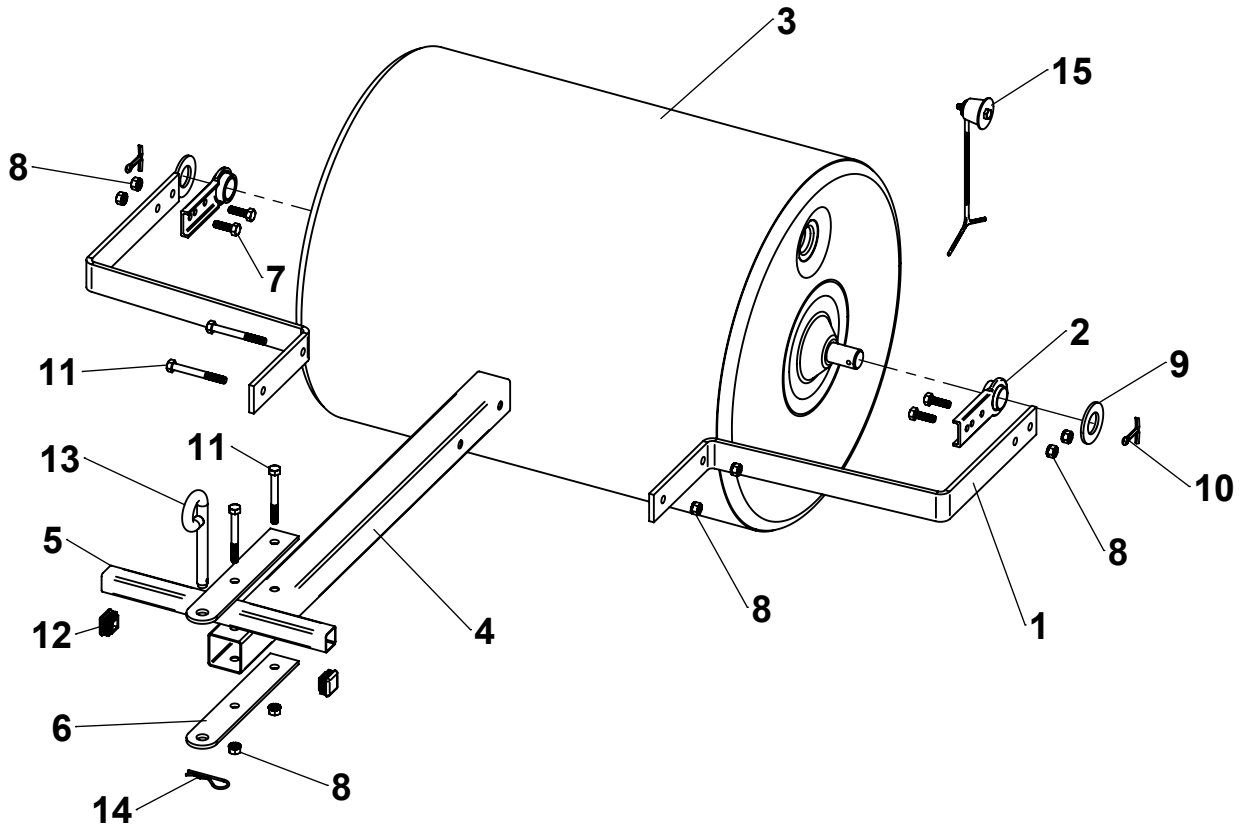

Repair Parts

ITEM	PART NO	DESCRIPTION	QTY
1	404373-B2	BAR, SIDE, 1824 (BLACK)	2
2	6000570-B2	HUB, BUSHING, ROLLER (BLACK)(INCLUDES BUSHING)	2
3	504004-B2	DRUM, ROLLER, 1824 (BLACK)	1
4	404382-B2	TUBE, HITCH, 4T (BLACK)	1
5	6000831-B2	CLEVIS, HANDLE, 4T (BLACK)(INCLUDES PLUGS)	1
6	404391-B2	CLEVIS, HITCH, ROLLER (BLACK)	1
7	KIT 6000596	Hex Bolt, 5/16-18 x 1	4
8		Nut, Keps, 5/16-18	8
9		WASHER, 1" SAE FLAT (ZINC)	2
10		COTTER PIN, 3/16 x 1 1/2 (ZINC)	2
11		HEX BOLT, 5/16-18 x 2.750 (ZINC)	4
12	6000597	PLUG, TUBE, 1" SQ	2
13	KIT 6000770	PIN, HITCH, 1/2" X 3" (ZINC)	1
14		COTTER HAIRPIN, 3/32" X 2-5/16" (ZINC)	1
15	50401	PLUG, DRAIN, ROLLER	1