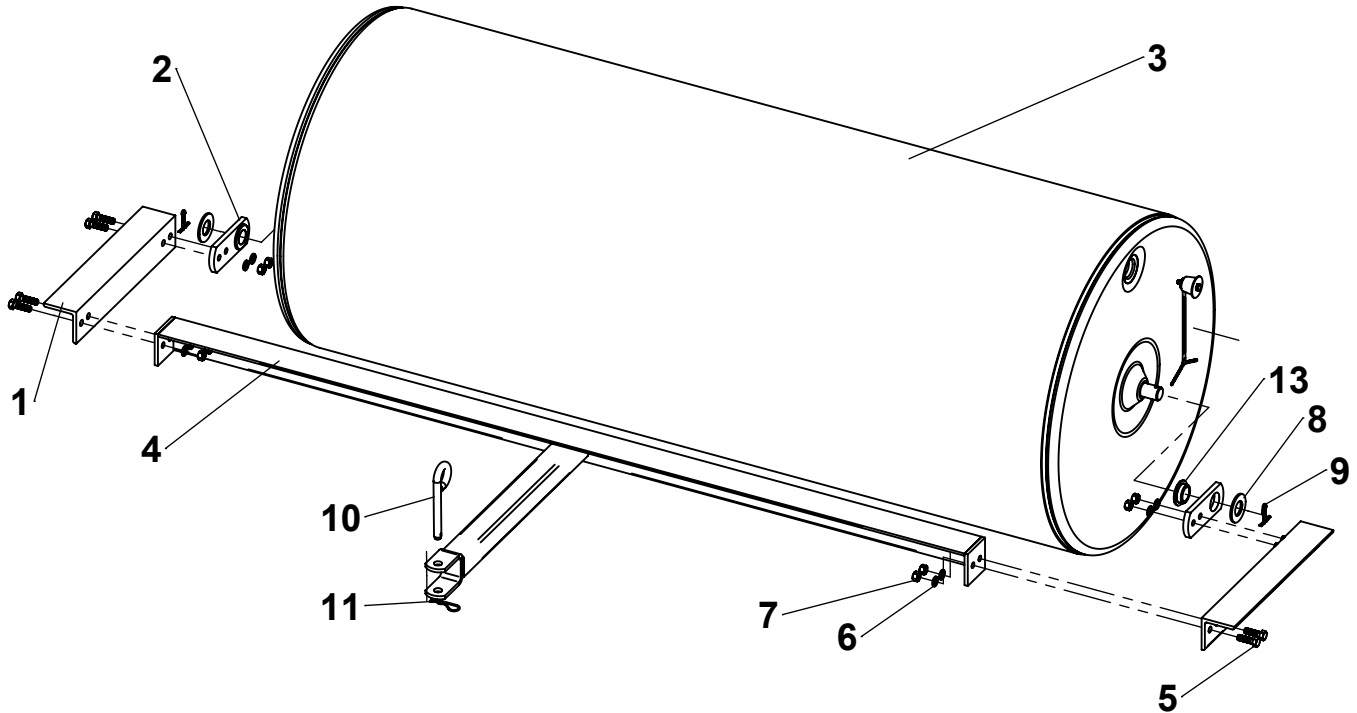

# Repair Parts

ITEM	PART NO	DESCRIPTION	QTY.
1	6000135-B2	ANGLE, SIDE, 2460 (BLACK)	2
2	6000137-B2	BAR, SIDE, 2460 (BLACK)(BUSHINGS INC.)	2
3	6000121-B2	DRUM, ROLLER, 2460 (BLACK)	1
4	6000123-B2	HITCH, ROLLER, 60T (BLACK)	1
5	KIT 6000138	HEX BOLT, 3/8-16 X 1-1/4" (BLACK)	8
6		LOCKWASHER, 3/8" (BLACK)	8
7		HEX NUT, 3/8-16 (BLACK)	8
8		WASHER, 1" SAE (ZINC)	2
9		COTTER PIN, 3/16" X 1-1/2" (ZINC)	2
10	KIT 6000770	PIN, HITCH, 1/2" X 3" (ZINC)	1
11		COTTER HAIRPIN, 3/32" X 2-5/16" (ZINC)	1
12	50401	PLUG, DRAIN, ROLLER	1
13	KIT 6004719	KIT, ROLLER BUSHINGS (SET OF 2)	-