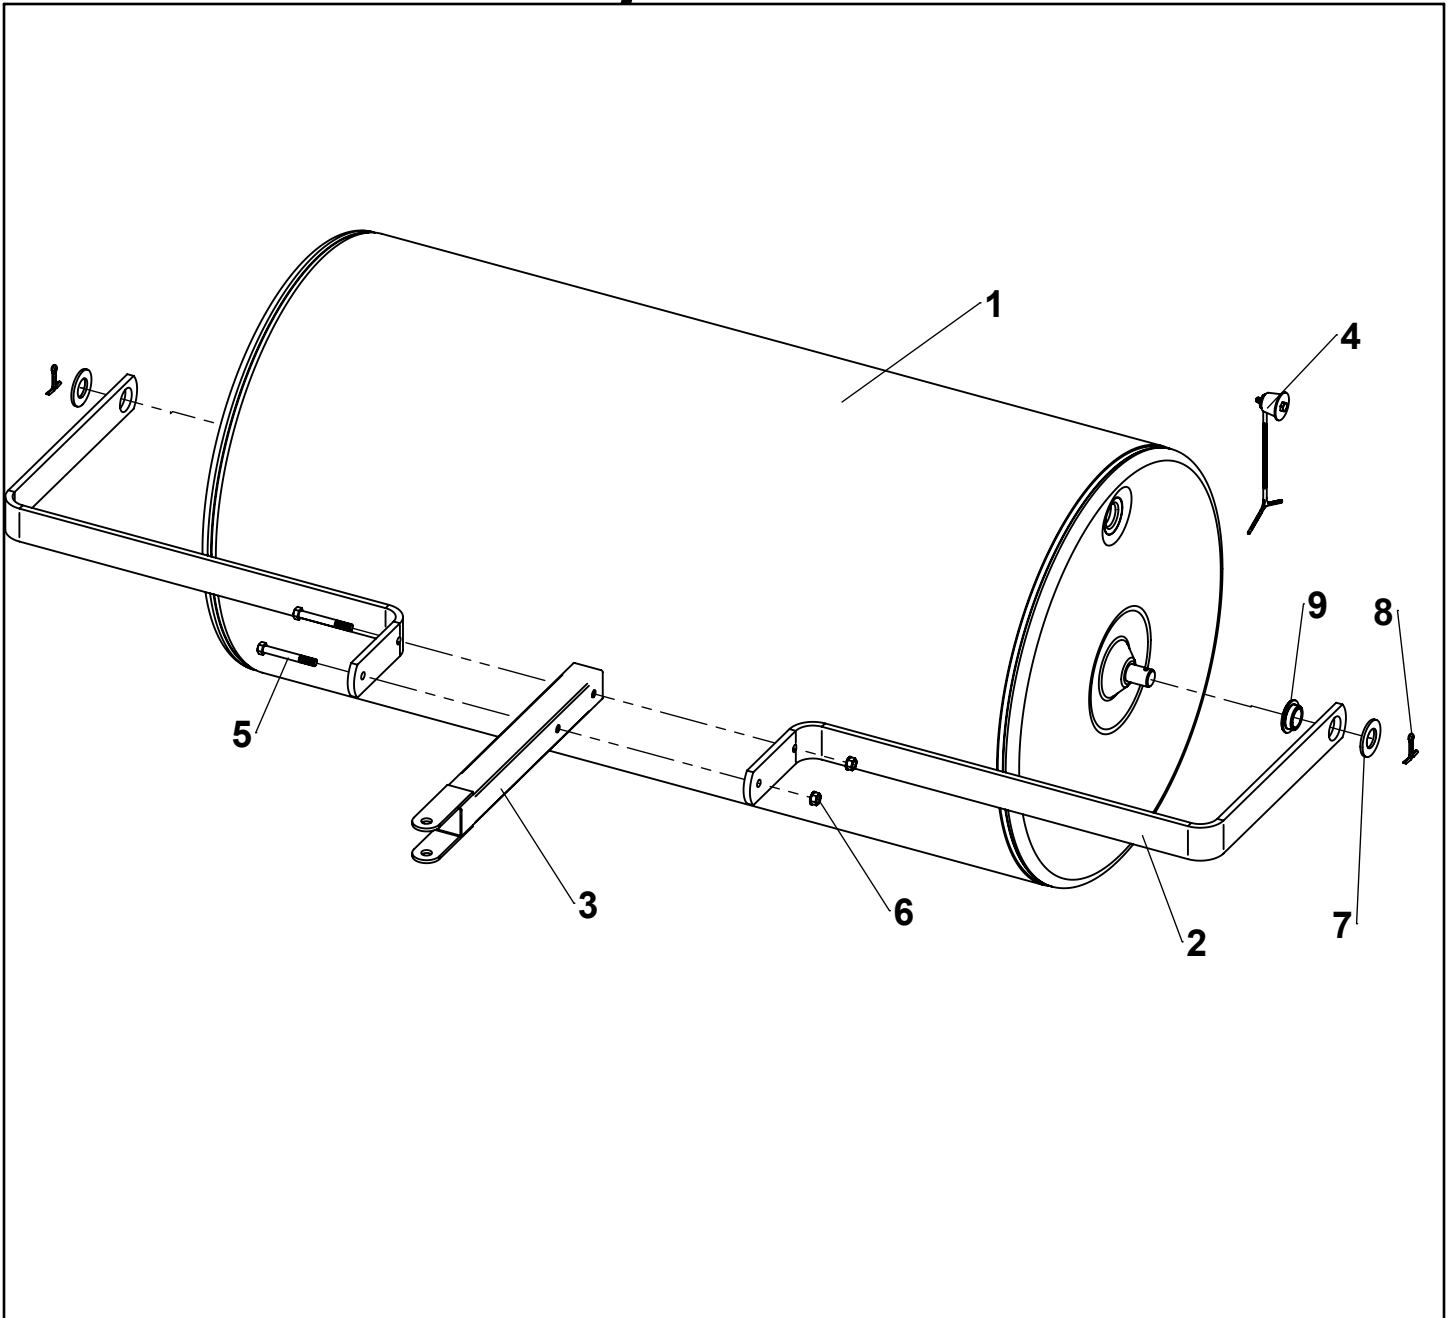

Repair Parts

ITEM	PART NO	DESCRIPTION	QTY
1	504002-B2	DRUM, ROLLER, 1836 (BLACK)	1
2	6004026-B2	BAR, SIDE, 1836 (BLACK) (BUSHINGS INCLUDED)	2
3	6003900-B2	HITCH, ROLLER (BLACK)	1
4	50401	PLUG, DRAIN, ROLLER	2
5	KIT 3040348	HEX BOLT, 3/8-16 X 3" (BLACK)	2
6		HEX NUT, 3/8-16 KEPS (BLACK)	2
7		WASHER, 1" SAE (ZINC)	1
8		COTTER PIN, 3/16" X 1-1/2" (ZINC)	2
9	KIT 6004719	KIT, ROLLER BUSHINGS (SET OF 2)	-