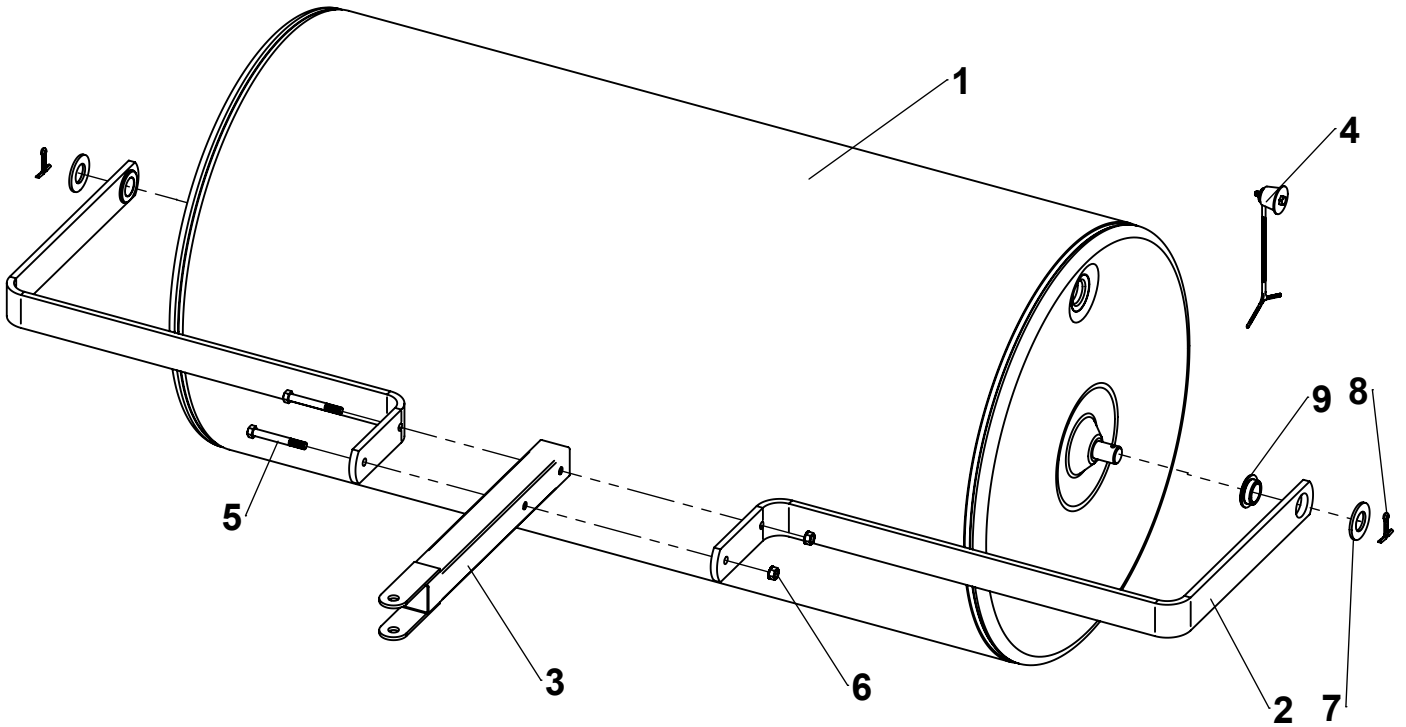

Repair Parts

ITEM	PART NO	DESCRIPTION	QTY
1	504001-B2	DRUM, ROLLER, 2448 (BLACK)	1
2	6000571-B2	BAR, SIDE, 2448 (BLACK)(BUSHING INCLUDED)	2
3	6003900-B2	HITCH, ROLLER (BLACK)	1
4	50401	PLUG, DRAIN, ROLLER	2
5	KIT 3040348	HEX BOLT, 3/8-16 X 3" (BLACK)	2
6		HEX NUT, 3/8-16 KEPS (BLACK)	2
7		WASHER, 1" SAE (ZINC)	2
8		COTTER PIN, 3/16" X 1-1/2" (ZINC)	1
9	KIT 6004719	KIT, ROLLER BUSHINGS (SET OF 2)	-