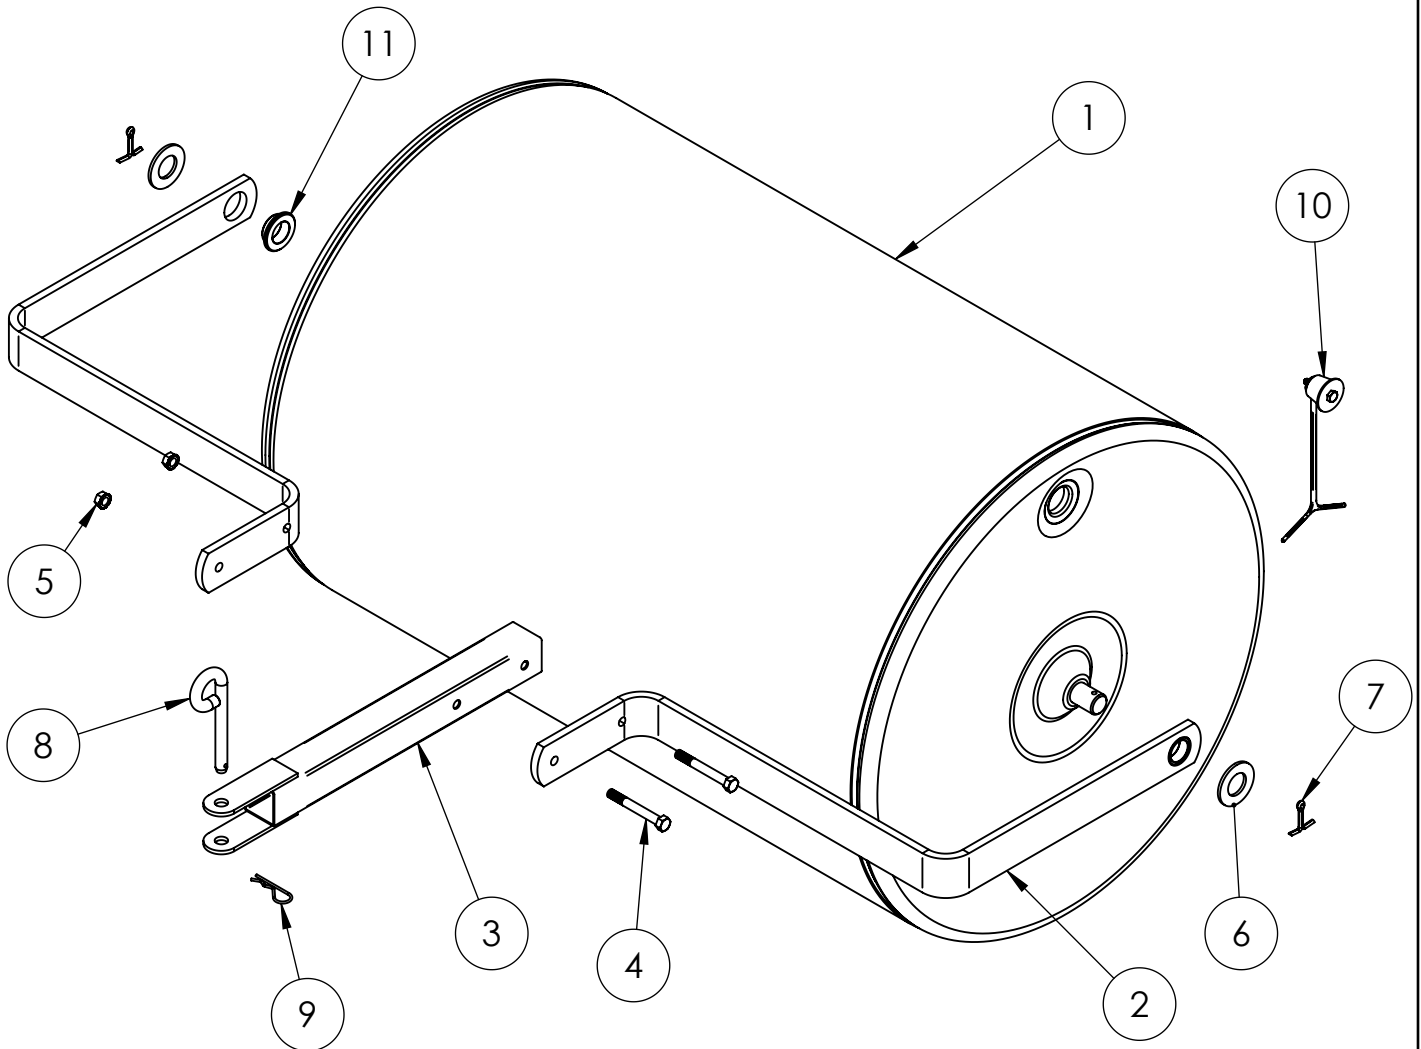

# LR 36

Article 588 20 89-01  
24X36 LAWN ROLLER

**READ AND FOLLOW ALL SAFETY RULES AND OPERATING  
INSTRUCTIONS BEFORE USING THIS EQUIPMENT**

# Repair Parts

**Repair parts must be ordered through Ohio Steel:**

<https://ohiosteel.com/husqvarna>

ITEM NO.	PART NO	DESCRIPTION	QTY.
1	504003-HG	DRUM, ROLLER, 2436 (BLACK)	1
2	6000830-O1	BAR, SIDE, 2436 (BLACK) (BUSHING INCLUDED)	2
3	6003900-B2	HITCH, ROLLER (BLACK)	1
4	KIT 3040348	HEX BOLT, 3/8-16 X 3" (BLACK)	2
5		HEX NUT, 3/8-16 KEPS (BLACK)	2
6		WASHER, 1" SAE (ZINC)	2
7		COTTER PIN, 3/16" X 1-1/2" (ZINC)	2
8	KIT	PIN, HITCH, 1/2" X 3" (ZINC)	1
9	6000770	COTTER HAIRPIN, 3/32" X 2-5/16" (ZINC)	1
10	50401	PLUG, DRAIN, ROLLER	1
11	KIT 6004719	KIT, ROLLER BUSHINGS (SET OF 2)	-