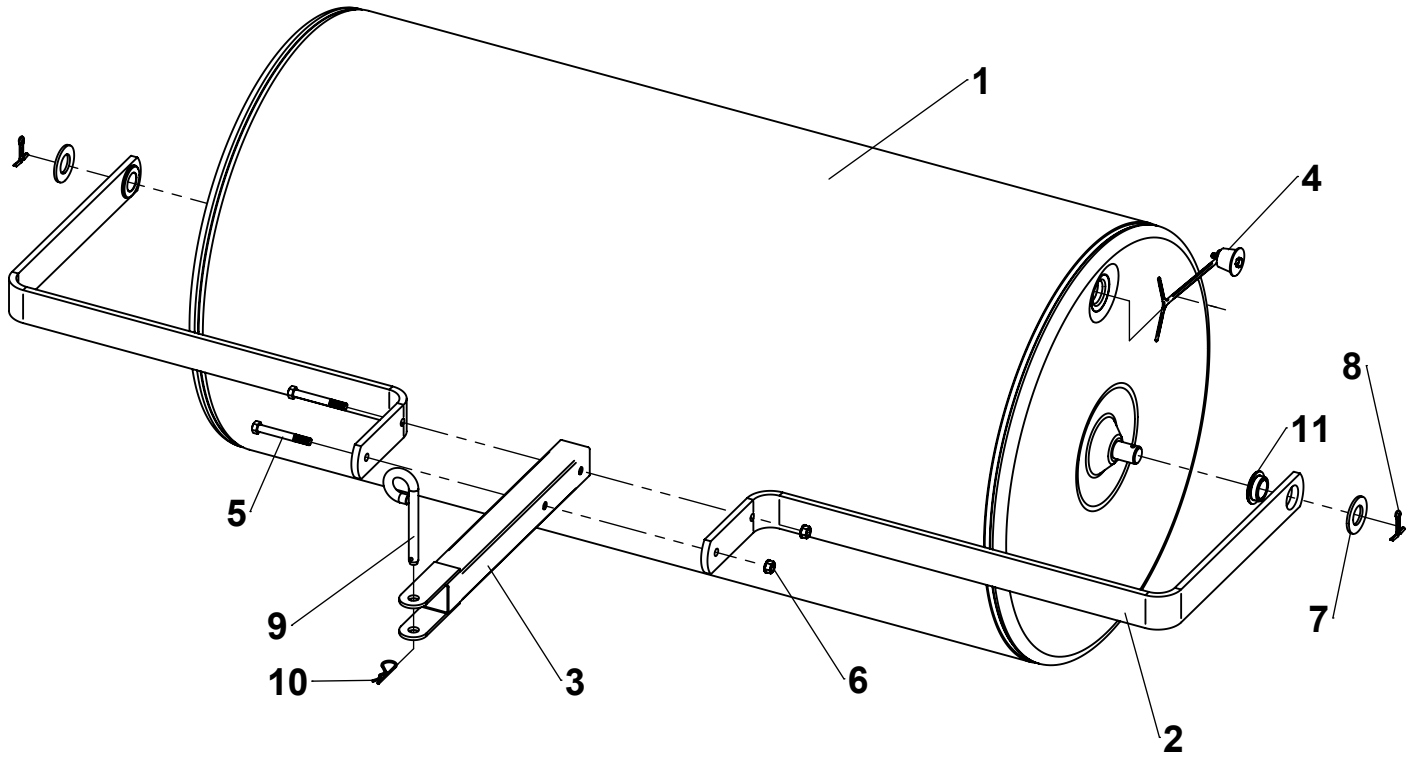

Article 587 66 99-01

24X48 LAWN ROLLER

**READ AND FOLLOW ALL SAFETY RULES AND OPERATING
INSTRUCTIONS BEFORE USING THIS EQUIPMENT**

Repair Parts

Repair parts must be ordered through Ohio Steel:

<https://ohiosteel.com/husqvarna>

ITEM	PART NO	DESCRIPTION	QTY
1	504001-HG	DRUM, ROLLER, 2448 (HQ GRAY)	1
2	6000571-O1	BAR, SIDE, 2448 (HQ ORANGE)(BUSHING INCLUDED)	2
3	6003900-B2	HITCH, ROLLER (BLACK)	1
4	50401	PLUG, DRAIN, ROLLER	2
5	KIT 3040348	HEX BOLT, 3/8-16 X 3" (BLACK)	2
6		HEX NUT, 3/8-16 KEPS (BLACK)	2
7		WASHER, 1" SAE (ZINC)	2
8		COTTER PIN, 3/16" X 1-1/2" (ZINC)	1
9	KIT 6000770	PIN, HITCH, 1/2" X 3" (ZINC)	1
10		COTTER HAIRPIN, 3/32" X 2-5/16" (ZINC)	1
11	KIT 6004719	KIT, ROLLER BUSHINGS (SET OF 2)	-