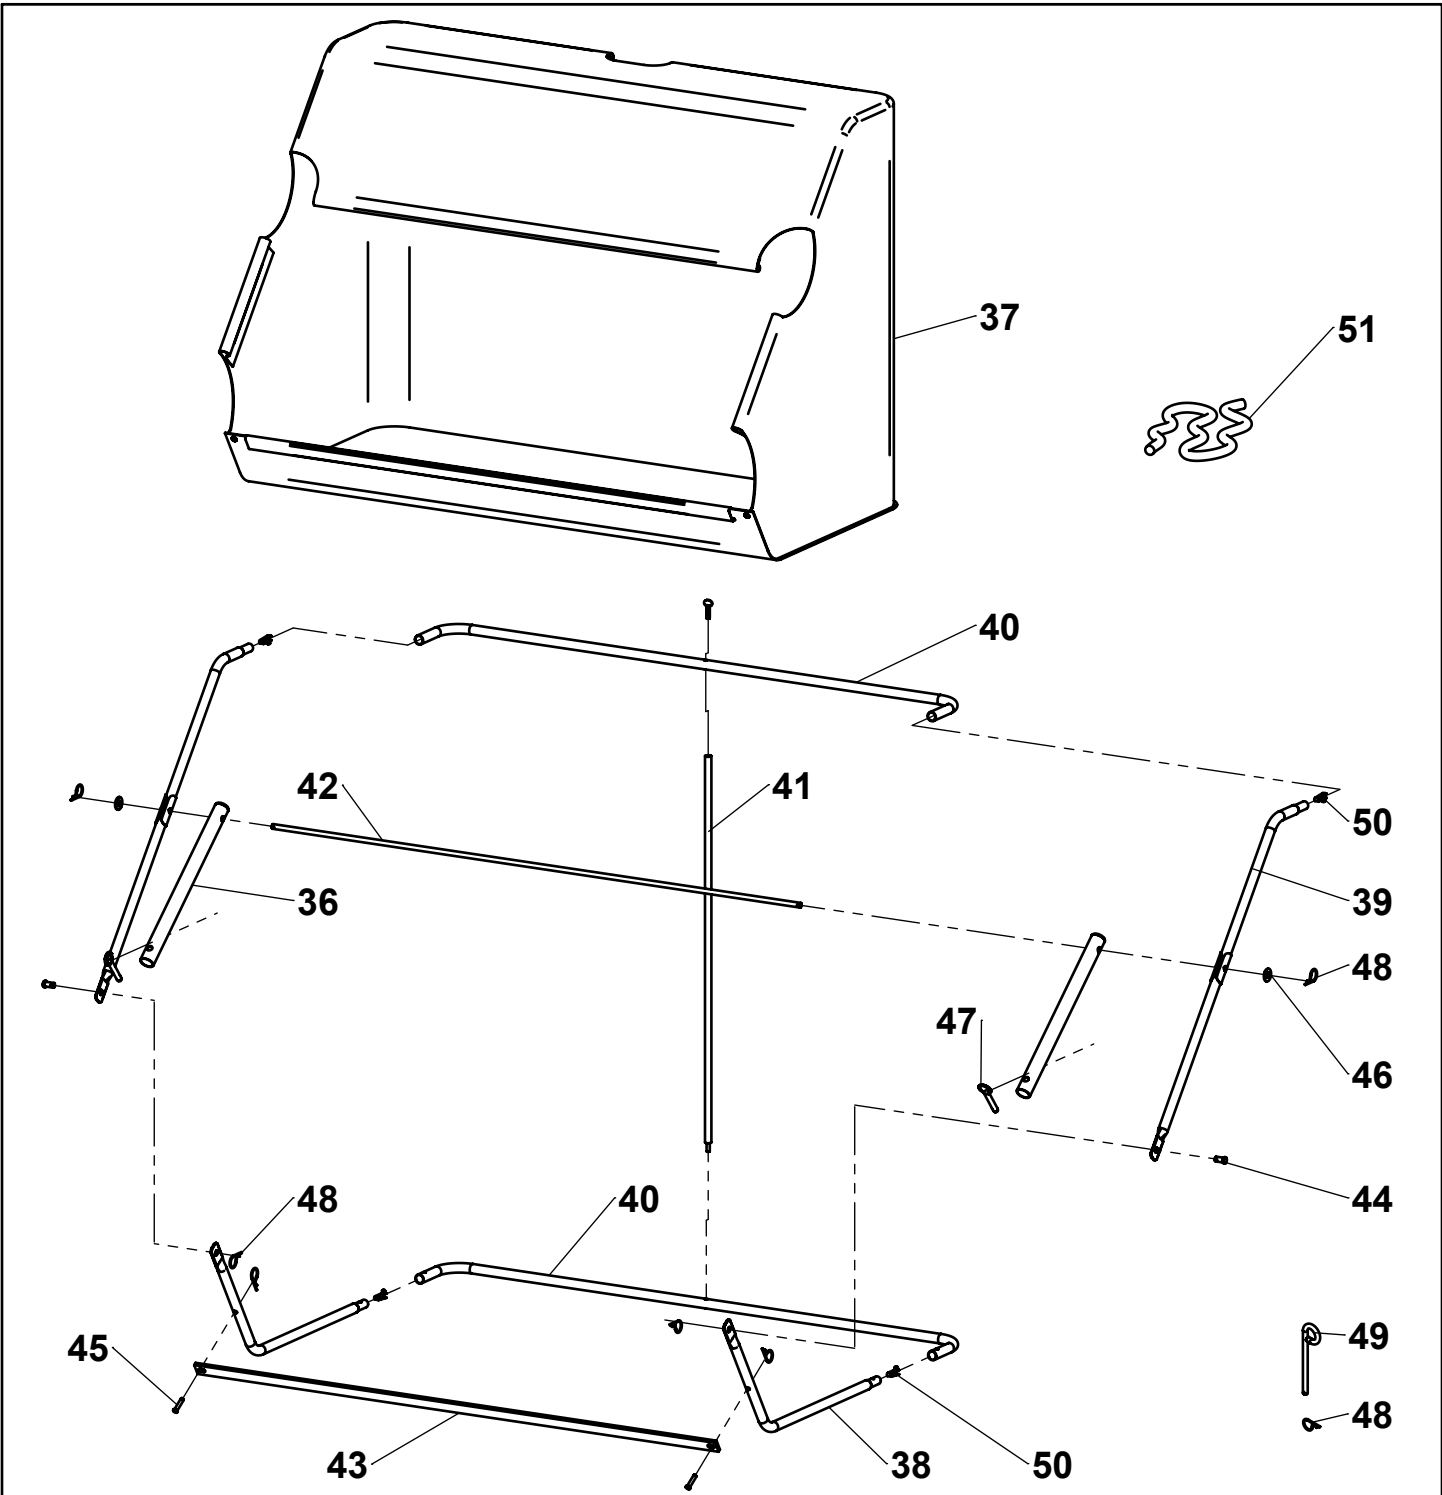

# LS 42

Article 588 20 99-01  
22 cu ft LAWN SWEEPER

**U.S. Patent No. 7,610,646**

**READ AND FOLLOW ALL SAFETY RULES AND OPERATING  
INSTRUCTIONS BEFORE USING THIS EQUIPMENT**

# Repair Parts

Repair parts must be ordered through Ohio Steel:

<https://ohiosteel.com/husqvarna>

ITEM	PART NO.	DESCRIPTION	QTY	ITEM	PART NO.	DESCRIPTION	QTY
1	KIT	SWEEPER HOUSING	1	18	307033-HG	TUBE, HITCH	2
2	6000762-O1	HEIGHT ADJUSTMENT	1	19	307034-HG	HITCH MOUNT TUBE	2
3	307181-HG	HANDLE ASSEMBLY	1	20		3/8"-16 x 2" HEX BOLT	4
4	307113-HG	ADJUSTMENT BAR	1	21		CURVED WASHER, 3/8" USS	10
5	307042-B2	CLEVIS PLATE, FLAT	2	22		NYLOCK NUT, 3/8-16	11
6	307043-B2	CLEVIS PLATE, BENT	2	23	KIT	3/8"-16 x 2-3/4" HEX BOLT	2
7	307011	WHEEL ASSEMBLY	2	24	307132	3/8"-16 x 1" HEX BOLT	2
8	6000539	DUST COVER	2	25		3/8"-16 x 3-1/2" HEX BOLT	3
9	307241	CAP, WHEEL	2	26		HAIR PIN	1
10	307124-B2	TUBE, 42" BRUSH	1	27		WASHER, 3/8" USS	4
11	307122-ZC	BRACKET, STEEL	4	28	6000733-ZC	1/4" -20 X 1" CARRIAGE BOLT	8
12	307121-ZC	CLAMP, STEEL	8	30	300081-ZC	COTTER PIN, 1/8" X 1-1/2"	2
13	307321	BRUSH	2	31	KIT	PINION ASSEMBLY, RIGHT	1
14	3000721-ZC	WASHER, 3/4" SAE	2	32	6000828	PINION ASSEMBLY, LEFT	1
15	3000539-ZC	1/4" -20 X 1-1/4" BOLT	20	33		BEARING ASSEMBLY	2
16	3000716-ZC	WASHER, 1/4" SAE	4	34	6000540	WHEEL BUSHING	4
17	300065-ZC	1/4" -20 LOCK NUT	28	35	6000222-ZC	SNAP BUTTON	2

# Repair Parts

**Repair parts must be ordered through Ohio Steel:**

<https://ohiosteel.com/husqvarna>

ITEM	PART NO.	DESCRIPTION	QTY	ITEM	PART NO.	DESCRIPTION	QTY
36	307032-HG	CONNECTING TUBE	2	44	KIT 307133	CLEVIS PIN, 3/8" X 1/2"	2
37	6003330	HOPPER BAG	1	45		CLEVIS PIN, 1/4" X 1-1/4"	2
38	KIT 6004133-B2	BOTTOM FRAME TUBE	2	46		3/8" USS FLAT WASHER	2
39		TOP FRAME TUBE	2	47		QUICK-RELEASE PIN	2
40		CENTER FRAME TUBE	2	48		HAIRPIN	7
41		TENSION TUBE ASSEMBLY	1	49		HITCH PIN	1
42	307051-B2	HOPPER PIVOT ROD	1	50		6000208-ZC	SNAP BUTTON
43	307061-B2	HOPPER STOP BAR	1	51	307361	DUMP ROPE	1