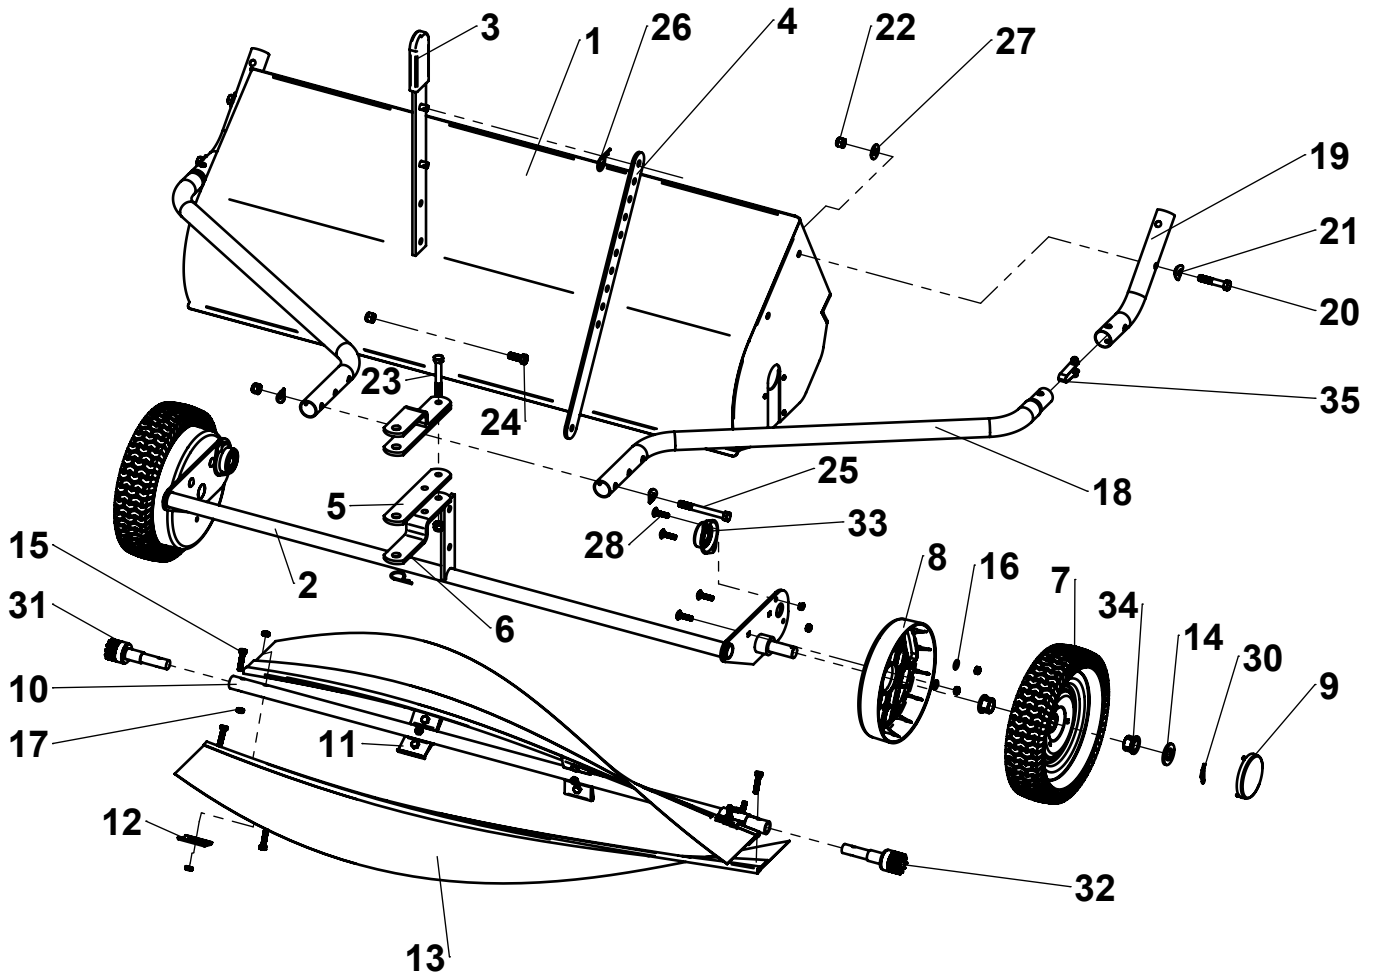

# LS 42

Article 588 20 99-01  
22 cu ft LAWN SWEEPER

**U.S. Patent No. 7,610,646**

**READ AND FOLLOW ALL SAFETY RULES AND OPERATING  
INSTRUCTIONS BEFORE USING THIS EQUIPMENT**

# Repair Parts

Repair parts must be ordered through Ohio Steel:

<https://ohiosteel.com/husqvarna>

ITEM	PART NO.	DESCRIPTION	QTY	ITEM	PART NO.	DESCRIPTION	QTY
1	KIT	SWEEPER HOUSING	1	18	307033-HG	TUBE, HITCH	2
2	6000762-O1	HEIGHT ADJUSTMENT	1	19	307034-HG	HITCH MOUNT TUBE	2
3	307181-HG	HANDLE ASSEMBLY	1	20		3/8"-16 x 2" HEX BOLT	4
4	307113-HG	ADJUSTMENT BAR	1	21		CURVED WASHER, 3/8" USS	10
5	307042-B2	CLEVIS PLATE, FLAT	2	22		NYLOCK NUT, 3/8-16	11
6	307043-B2	CLEVIS PLATE, BENT	2	23	KIT	3/8"-16 x 2-3/4" HEX BOLT	2
7	307011	WHEEL ASSEMBLY	2	24	307132	3/8"-16 x 1" HEX BOLT	2
8	6000539	DUST COVER	2	25		3/8"-16 x 3-1/2" HEX BOLT	3
9	307241	CAP, WHEEL	2	26		HAIR PIN	1
10	307124-B2	TUBE, 42" BRUSH	1	27		WASHER, 3/8" USS	4
11	307122-ZC	BRACKET, STEEL	4	28	6000733-ZC	1/4" -20 X 1" CARRIAGE BOLT	8
12	307121-ZC	CLAMP, STEEL	8	30	300081-ZC	COTTER PIN, 1/8" X 1-1/2"	2
13	307321	BRUSH	2	31	KIT	PINION ASSEMBLY, RIGHT	1
14	3000721-ZC	WASHER, 3/4" SAE	2	32	6000828	PINION ASSEMBLY, LEFT	1
15	3000539-ZC	1/4" -20 X 1-1/4" BOLT	20	33		BEARING ASSEMBLY	2
16	3000716-ZC	WASHER, 1/4" SAE	4	34	6000540	WHEEL BUSHING	4
17	300065-ZC	1/4" -20 LOCK NUT	28	35	6000222-ZC	SNAP BUTTON	2

# Repair Parts

**Repair parts must be ordered through Ohio Steel:**

<https://ohiosteel.com/husqvarna>

ITEM	PART NO.	DESCRIPTION	QTY	ITEM	PART NO.	DESCRIPTION	QTY
36	307032-HG	CONNECTING TUBE	2	44	KIT 307133	CLEVIS PIN, 3/8" X 1/2"	2
37	6003330	HOPPER BAG	1	45		CLEVIS PIN, 1/4" X 1-1/4"	2
38	KIT 6004133-B2	BOTTOM FRAME TUBE	2	46		3/8" USS FLAT WASHER	2
39		TOP FRAME TUBE	2	47		QUICK-RELEASE PIN	2
40		CENTER FRAME TUBE	2	48		HAIRPIN	7
41		TENSION TUBE ASSEMBLY	1	49		HITCH PIN	1
42	307051-B2	HOPPER PIVOT ROD	1	50		6000208-ZC	SNAP BUTTON
43	307061-B2	HOPPER STOP BAR	1	51	307361	DUMP ROPE	1