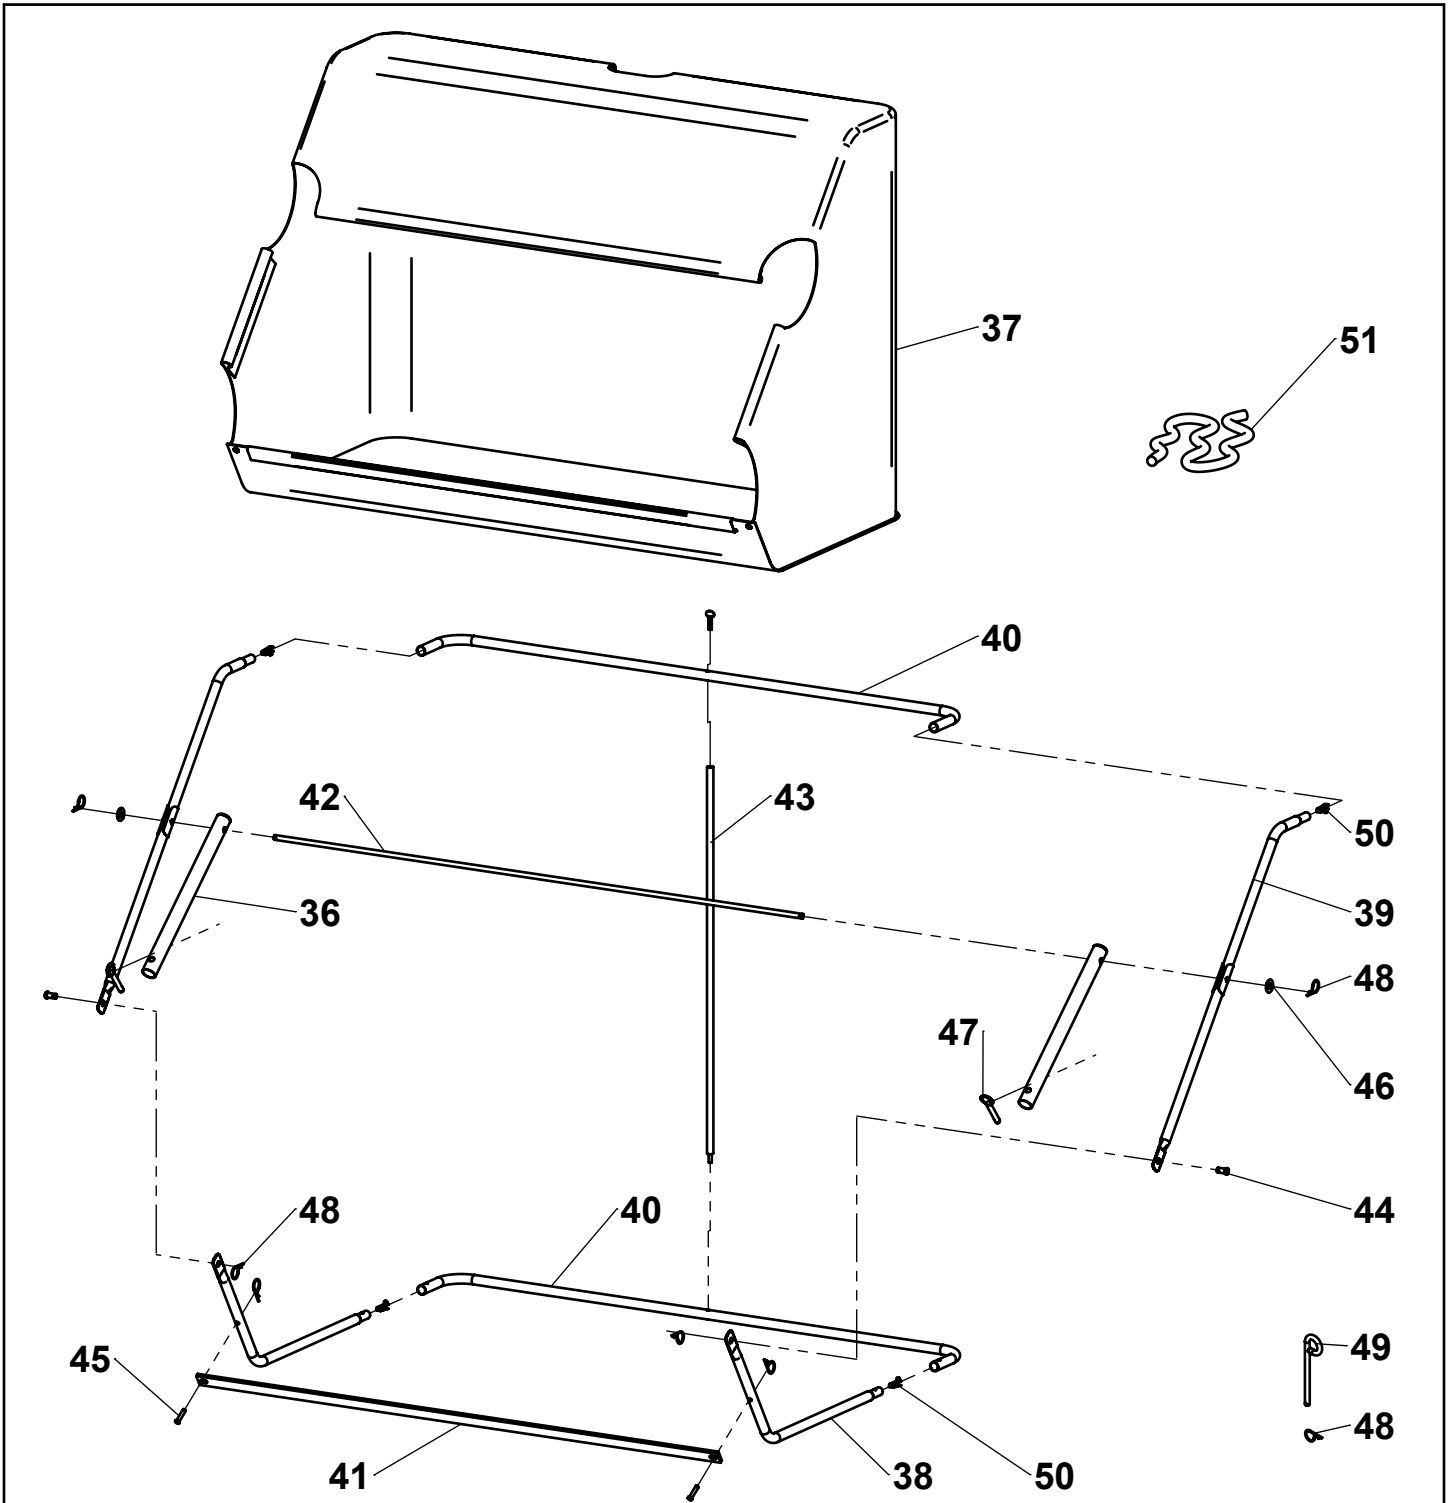

Article 588 20 90-02

26 cu ft LAWN SWEEPER

U.S. Patent No. 7,610,646

**READ AND FOLLOW ALL SAFETY RULES AND OPERATING
INSTRUCTIONS BEFORE USING THIS EQUIPMENT**

Repair Parts

Repair parts must be ordered through Ohio Steel:

<https://ohiosteel.com/husqvarna>

ITEM	PART NO.	DESCRIPTION	QTY	ITEM	PART NO.	DESCRIPTION	QTY
1	KIT	SWEeper HOUSING	1	18	307038-HG	TUBE, HITCH	2
2	6004261-O1	HEIGHT ADJUSTMENT	1	19	307034-HG	HITCH MOUNT TUBE	2
3	307181-HG	HANDLE ASSEMBLY	1	20	KIT 307132	3/8"-16 x 2" HEX BOLT	4
4	307113-HG	ADJUSTMENT BAR	1	21		CURVED WASHER, 3/8" USS	10
5	307042-B2	CLEVIS PLATE, FLAT	2	22		NYLOCK NUT, 3/8-16	11
6	307043-B2	CLEVIS PLATE, BENT	2	23		3/8"-16 x 2-3/4" HEX BOLT	2
7	307011	WHEEL ASSEMBLY	2	24		3/8"-16 x 1" HEX BOLT	2
8	6000539	DUST COVER	2	25		3/8"-16 x 3-1/2" HEX BOLT	3
9	307241	CAP, WHEEL	2	26		HAIR PIN	1
10	307125-B2	TUBE, 50" BRUSH	1	27	WASHER, 3/8" USS	4	
11	307122-ZC	BRACKET, STEEL	4	28	6000733-ZC	1/4" -20 X 1" CARRIAGE BOLT	8
12	307121-ZC	CLAMP, STEEL	8	30	300081-ZC	COTTER PIN, 1/8" X 1-1/2"	2
13	307322	BRUSH	2	31	KIT 6000828	PINION ASSEMBLY, RIGHT	1
14	3000721-ZC	WASHER, 3/4" SAE	2	32		PINION ASSEMBLY, LEFT	1
15	3000539-ZC	1/4" -20 X 1-1/4" BOLT	20	33		BEARING ASSEMBLY	2
16	3000716-ZC	WASHER, 1/4" SAE	4	34	6000540	WHEEL BUSHING	4
17	300065-ZC	1/4" -20 LOCK NUT	28	35	6000222-ZC	SNAP BUTTON	2

Repair Parts

Repair parts must be ordered through Ohio Steel:

<https://ohiosteel.com/husqvarna>

ITEM	PART NO.	DESCRIPTION	QTY	ITEM	PART NO.	DESCRIPTION	QTY
36	307032-HG	CONNECTING TUBE	2	44	KIT 307133	CLEVIS PIN, 3/8" X 1/2"	2
37	6003331	HOPPER BAG	1	45		CLEVIS PIN, 1/4" X 1-1/4"	2
38	KIT 6004134-B2	BOTTOM FRAME TUBE	2	46		3/8" USS FLAT WASHER	2
39		TOP FRAME TUBE	2	47		QUICK-RELEASE PIN	2
40		CENTER FRAME TUBE	2	48		HAIRPIN	7
41		TENSION TUBE ASSEMBLY	1	49		HITCH PIN	1
42	307053-B2	HOPPER PIVOT ROD	1	50		6000208-ZC	SNAP BUTTON
43	307062-B2	HOPPER STOP BAR	1	51	307361	DUMP ROPE	1