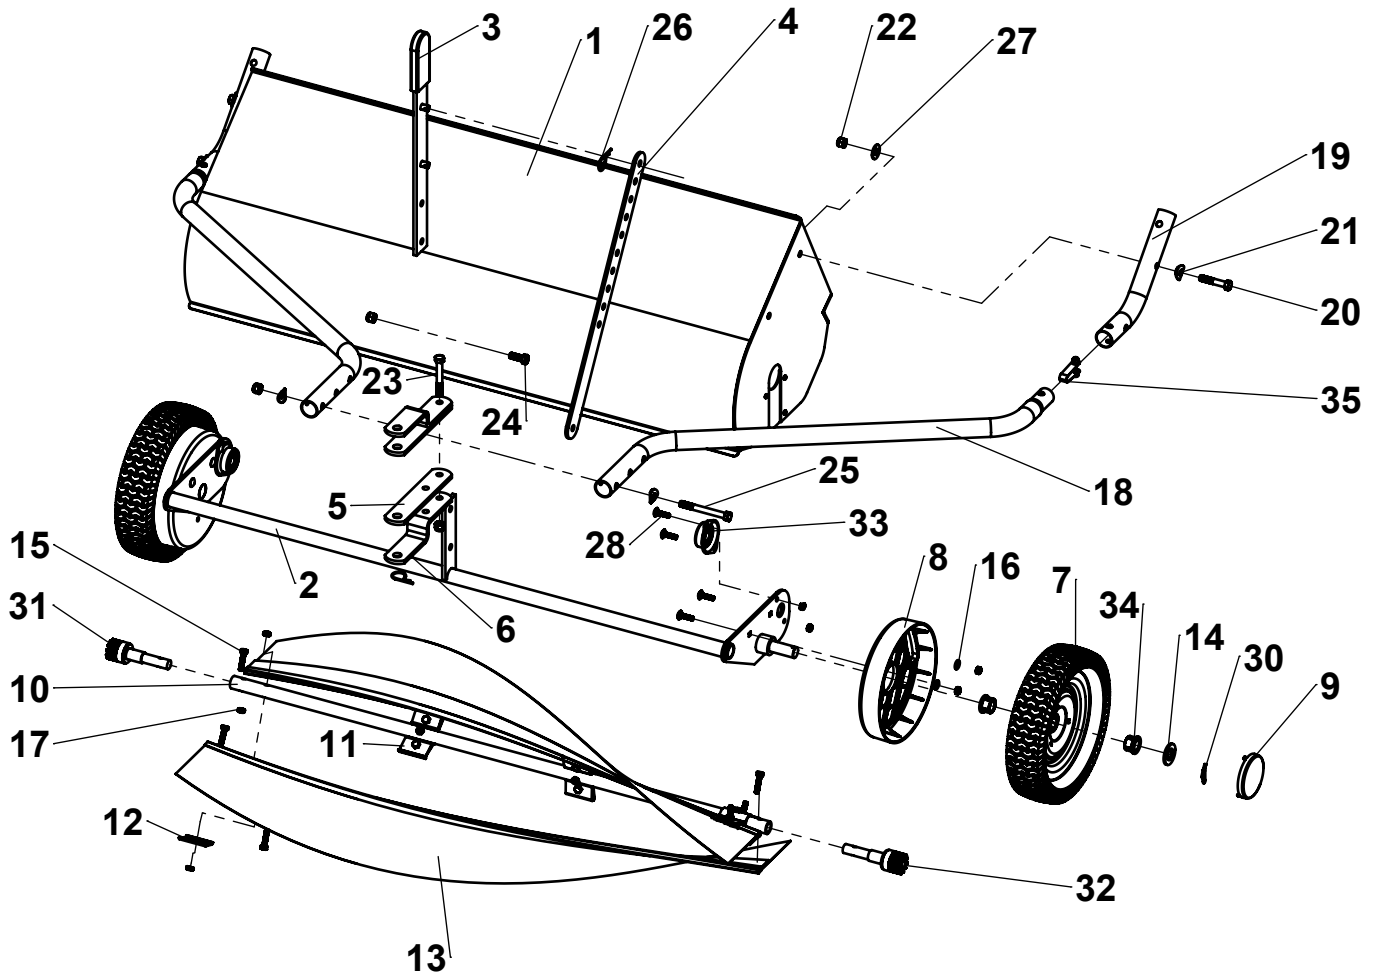

Article 588 20 90-02

26 cu ft LAWN SWEEPER

U.S. Patent No. 7,610,646

**READ AND FOLLOW ALL SAFETY RULES AND OPERATING
INSTRUCTIONS BEFORE USING THIS EQUIPMENT**

Repair Parts

Repair parts must be ordered through Ohio Steel:

<https://ohiosteel.com/husqvarna>

ITEM	PART NO.	DESCRIPTION	QTY	ITEM	PART NO.	DESCRIPTION	QTY
1	KIT	SWEeper HOUSING	1	18	307038-HG	TUBE, HITCH	2
2	6004261-O1	HEIGHT ADJUSTMENT	1	19	307034-HG	HITCH MOUNT TUBE	2
3	307181-HG	HANDLE ASSEMBLY	1	20	KIT 307132	3/8"-16 x 2" HEX BOLT	4
4	307113-HG	ADJUSTMENT BAR	1	21		CURVED WASHER, 3/8" USS	10
5	307042-B2	CLEVIS PLATE, FLAT	2	22		NYLOCK NUT, 3/8-16	11
6	307043-B2	CLEVIS PLATE, BENT	2	23		3/8"-16 x 2-3/4" HEX BOLT	2
7	307011	WHEEL ASSEMBLY	2	24		3/8"-16 x 1" HEX BOLT	2
8	6000539	DUST COVER	2	25		3/8"-16 x 3-1/2" HEX BOLT	3
9	307241	CAP, WHEEL	2	26		HAIR PIN	1
10	307125-B2	TUBE, 50" BRUSH	1	27	WASHER, 3/8" USS	4	
11	307122-ZC	BRACKET, STEEL	4	28	6000733-ZC	1/4" -20 X 1" CARRIAGE BOLT	8
12	307121-ZC	CLAMP, STEEL	8	30	300081-ZC	COTTER PIN, 1/8" X 1-1/2"	2
13	307322	BRUSH	2	31	KIT 6000828	PINION ASSEMBLY, RIGHT	1
14	3000721-ZC	WASHER, 3/4" SAE	2	32		PINION ASSEMBLY, LEFT	1
15	3000539-ZC	1/4" -20 X 1-1/4" BOLT	20	33		BEARING ASSEMBLY	2
16	3000716-ZC	WASHER, 1/4" SAE	4	34	6000540	WHEEL BUSHING	4
17	300065-ZC	1/4" -20 LOCK NUT	28	35	6000222-ZC	SNAP BUTTON	2

Repair Parts

Repair parts must be ordered through Ohio Steel:

<https://ohiosteel.com/husqvarna>

ITEM	PART NO.	DESCRIPTION	QTY	ITEM	PART NO.	DESCRIPTION	QTY
36	307032-HG	CONNECTING TUBE	2	44	KIT 307133	CLEVIS PIN, 3/8" X 1/2"	2
37	6003331	HOPPER BAG	1	45		CLEVIS PIN, 1/4" X 1-1/4"	2
38	KIT 6004134-B2	BOTTOM FRAME TUBE	2	46		3/8" USS FLAT WASHER	2
39		TOP FRAME TUBE	2	47		QUICK-RELEASE PIN	2
40		CENTER FRAME TUBE	2	48		HAIRPIN	7
41		TENSION TUBE ASSEMBLY	1	49		HITCH PIN	1
42	307053-B2	HOPPER PIVOT ROD	1	50		6000208-ZC	SNAP BUTTON
43	307062-B2	HOPPER STOP BAR	1	51	307361	DUMP ROPE	1