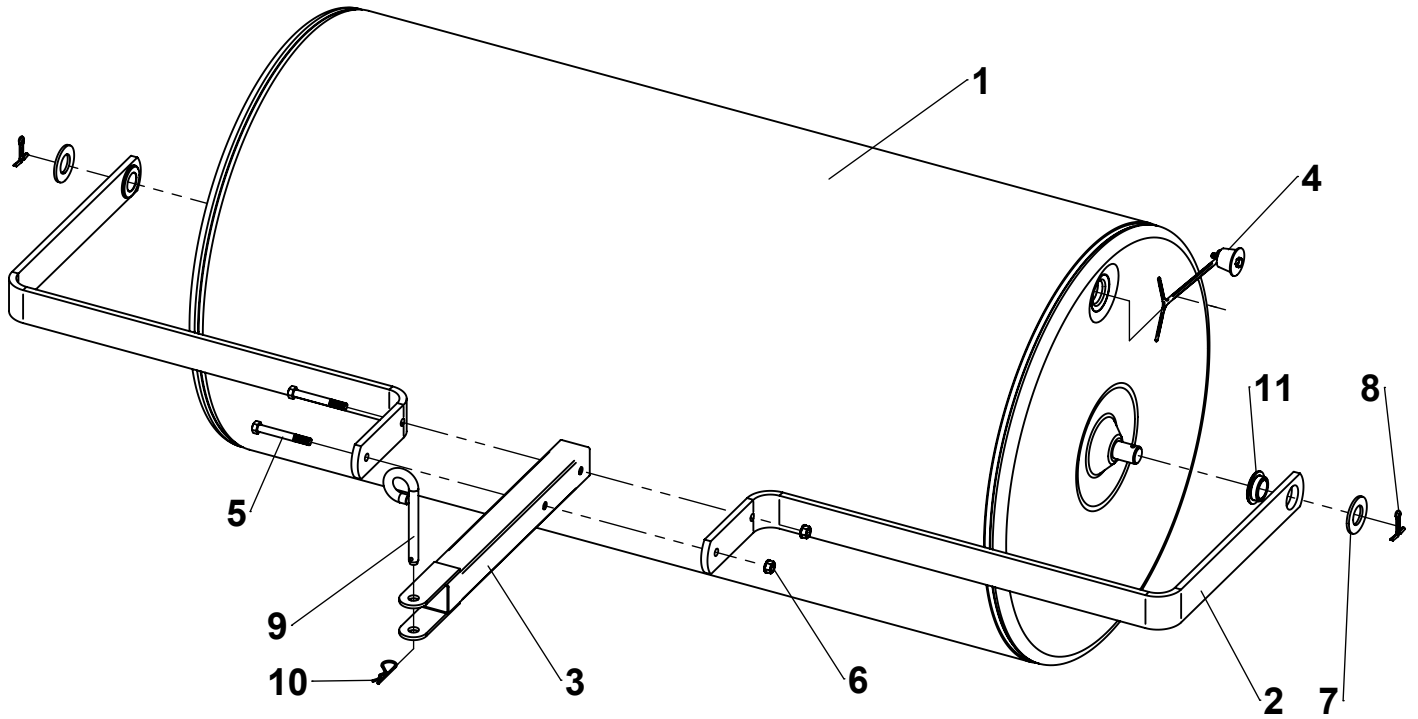

Repair Parts

ITEM	PART NO	DESCRIPTION	QTY
1	504002-B2	DRUM, ROLLER, 1836 (BLACK)	1
2	6004026-B2	BAR, SIDE, 1836 (BLACK) (INCLUDES BUSHINGS)	2
3	6003900-B2	HITCH, ROLLER (BLACK)	1
4	50401	PLUG, DRAIN, ROLLER	1
5	KIT 3040348	HEX BOLT, 3/8-16 X 3" (BLACK)	2
6		HEX NUT, 3/8-16 KEPS (BLACK)	2
7		WASHER, 1" SAE (ZINC)	1
8		COTTER PIN, 3/16" X 1-1/2" (ZINC)	2
9	KIT 6000770	PIN, HITCH, 1/2" X 3" (ZINC)	1
10		COTTER HAIRPIN, 3/32" X 2-5/16" (ZINC)	1
11	KIT 6004719	KIT, ROLLER BUSHINGS	-