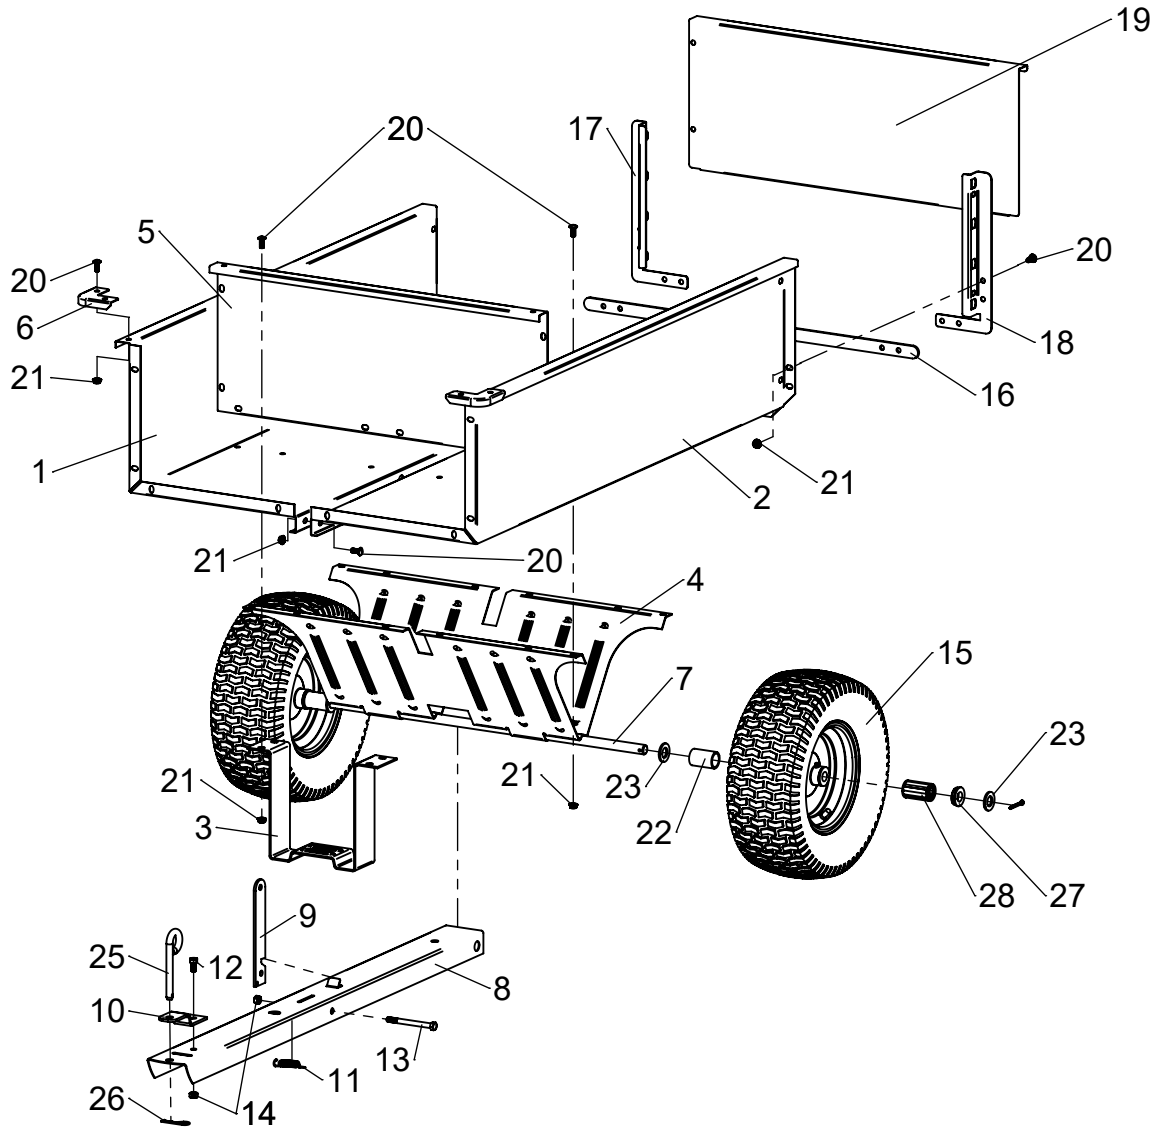

Repair Parts

ITEM	PART NO	DESCRIPTION	QTY	ITEM	PART NO	DESCRIPTION	QTY
1	401011-B2	BODY HALF, RIGHT, 3048	1	15	6000301	WHEEL, 16X7.5-8 X 1"	1
2	401021-B2	BODY HALF, LEFT, 3048	1	16	401131-B2	SUPPORT BAR, REAR, 30"	1
3	401091-B2	SUPPORT, FRONT, HKD	1	17	401071-B2	RETAINER, GATE, RIGHT	1
4	6004795-B2	UNDERCARRIAGE, 30" X 1"	1	18	401081-B2	RETAINER, GATE, LEFT	1
5	401031-B2	GATE, FRONT, 30"	1	19	401041-B2	TAILGATE, 30"	1
6	401051-B2	CORNER GUARD	2	20	KIT	PAN HD SCREW, 5/16-18 X 3/4"	46
7	300002	AXLE, 1" X 33.875"	1	21	6004322	HEX NUT, 5/16-18 SPINNER-GRIP	46
8	KIT 501012-B2	DRAWBAR, 3048	1	22	6004796	SPACER, 1" X 1.750"	2
9		LATCH, DUMP	1	23	KIT	WASHER, 1" SAE	4
10		BRACKET, HITCH	1	24	6004797	COTTER PIN, 3/16" X 1-1/2"	2
11		SPRING, LATCH, 4-3/4"	1	25	KIT	PIN, HITCH, 1/2" X 3"	1
12		Bolt, Hex, 3/8-16 x 3/4	1	26	6000770	HAIRPIN COTTER, 3/32" X 2-5/16	1
13		Bolt, Hex, 3/8-16 x 4	1	27	KIT	RETAINER, BEARING, 1" (SET OF 4)	
14		HEX NUT, 3/8-16 C-LOCK	2	28	6000818	BEARING, ROLLER, 1" (SET OF 2)	