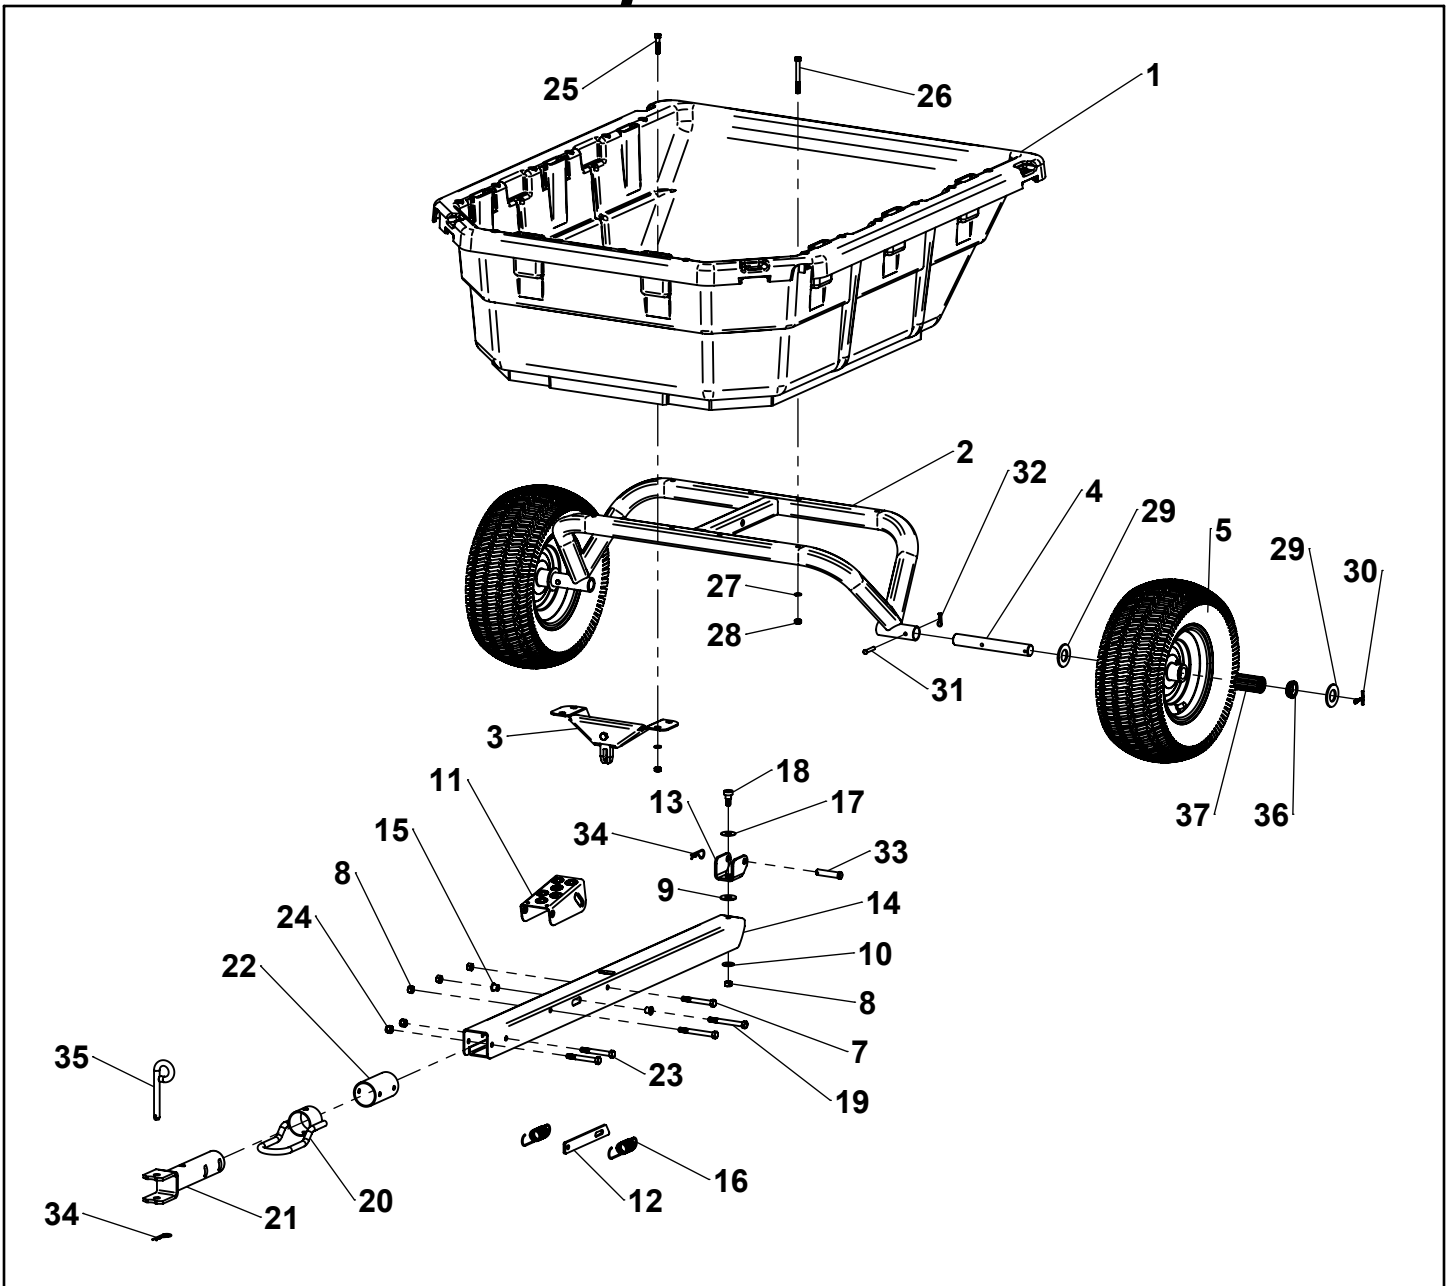

Repair Parts

ITEM	PART NO	DESCRIPTION	QTY	ITEM	PART NO	DESCRIPTION	QTY
1	311161	POLY BODY	1	20	6000536-B2	KEEPER WELDMENT	1
2	6000320-B2	UNDERCARRIAGE	1	21	6000534-B2	HYBRID HITCH	1
3	6000311-B2	FRONT SUPPORT ASSEMBLY	1	22	6000379	HITCH BUSHING	1
4	6000367	STUB AXLE	2	23		3/8"-16 X 3" HEX BOLT	2
5	6000301	WHEEL (BEARING/BUSHINGS INC.)	2	24		NYLOCK NUT, 3/8"-16	2
7		3/8"-16 X 3" HEX BOLT	1	25		5/16"-18 X 1-1/2" HEX BOLT	4
8		NYLOCK NUT, 3/8"-16	4	26		5/16"-18 X 3" HEX BOLT	8
9		WASHER, 1/2" FLAT	1	27		5/16" SPLIT LOCKWASHER	12
10		WASHER, 3/8" FLAT	1	28		HEX NUT, 5/16"-18	12
11		FOOT PEDAL	1	29	KIT 6000462	WASHER, 1" SAE	4
12	KIT 6000323-BG	LATCH	1	30		COTTER PIN, 3/16" X 1-1/2"	2
13		CLEVIS, SWIVEL	1	31		CLEVIS PIN, 1/4" X 1-1/2"	2
14		DRAWBAR, WELDED	1	32		HAIRPIN COTTER, 1-3/16"	2
15		3/8" FLANGED BUSHING	2	33		CLEVIS PIN, 1/2" X 2"	1
16		SPRING, LATCH	2	34		HAIRPIN COTTER, 2-5/16"	2
17		SPRING WASHER, 1/2"	1	35		HITCH PIN	1
18		SHOULDER BOLT, 1/2"	1	36	KIT 6000818	1" BEARING RETAINER	4
19		3/8"-16 X 3-1/2" HEX BOLT	2	37		1" ROLLER BEARING	2