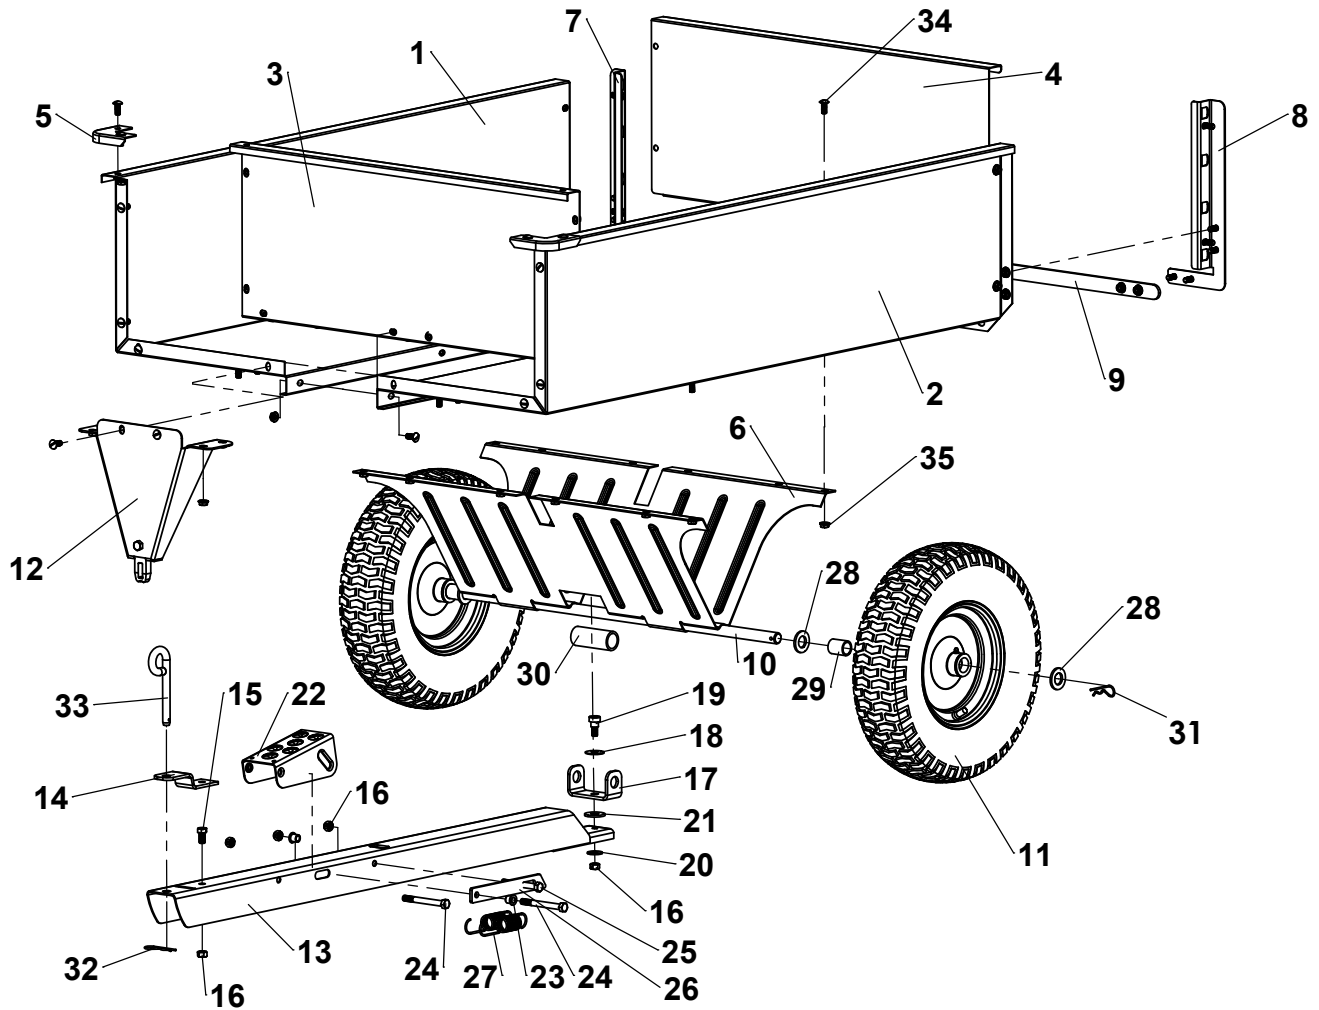

Repair Parts

ITEM	PART NO	DESCRIPTION	QTY	ITEM	PART NO	DESCRIPTION	QTY
1	401011-O1	BODY HALF, RIGHT (HQ ORANGE)	1	20	KIT 6000665-BH	WASHER, 3/8" USS (ZINC)	1
2	401021-O1	BODY HALF, LEFT (HQ ORANGE)	1	21		WASHER, 1/2" USS (ZINC)	1
3	401031-O1	GATE, FRONT, 30" (HQ ORANGE)	1	22		FOOT PEDAL (HQ GRAY)	1
4	401041-HG	TAILGATE, 30" (HQ GRAY)	1	23		BUSHING, FOOT PEDAL	2
5	401051-O1	CORNER GUARD (HQ ORANGE)	2	24	KIT 6000770	HEX BOLT, 3/8-16 X 3-1/2" (BLACK)	2
6	401061-HG	UNDERCARRIAGE (HQ GRAY)	1	25		HEX BOLT, 3/8-16 X 3" (BLACK)	1
7	401071-O1	RETAINER GATE, RIGHT (HQ ORANGE)	1	26		LATCH, SWIVEL DUMP (Y. ZINC)	1
8	401081-O1	RETAINER, GATE, LEFT (HQ ORANGE)	1	27		SPRING, LATCH, 4-3/4"	2
9	401131-O1	SUPPORT BAR, REAR, 30" (HQ ORANGE)	1	28	KIT 6004323	WASHER, 3/4" SAE (ZINC)	4
10	300001	AXLE, 3/4" X 32.375"	1	29		SPACER, 3/4 x 1.25"	2
11	6002415	WHEEL, 4.80-8 X 3/4" (SILVER)	2	30		SPACER, 1 x 3.125"	1
12	6000310-HG	SUPPORT, FRONT, SD (HQ GRAY)	1	31	KIT 6000770	COTTER HAIRPIN, 3/32" X 2-5/16" (ZINC)	2
13	KIT 6000665-BH	DRAWBAR, SD (BLACK)	1	32		COTTER HAIRPIN, 3/32" X 2-5/16" (ZINC)	1
14		BRACKET, HITCH (BLACK)	1	33		PIN, HITCH, 1/2" X 3" (ZINC)	1
15		HEX BOLT, 3/8-16 X 3/4" (BLACK)	2	34	KIT 6004322	TRUSS HD SCREW, 5/16-18 X 3/4" (BLACK)	46
16	HEX NUT, 3/8-16 C-LOCK (BLACK)	6	35	SPINNER GRIP NUT, 5/16-18 (BLACK)		46	
17	CLEVIS, SWIVEL, 3/4" (BLACK)	1					
18	WASHER, SPRING, 1/2"	1					
19	SHOULDER BOLT, 1/2" X 3/8"	1					