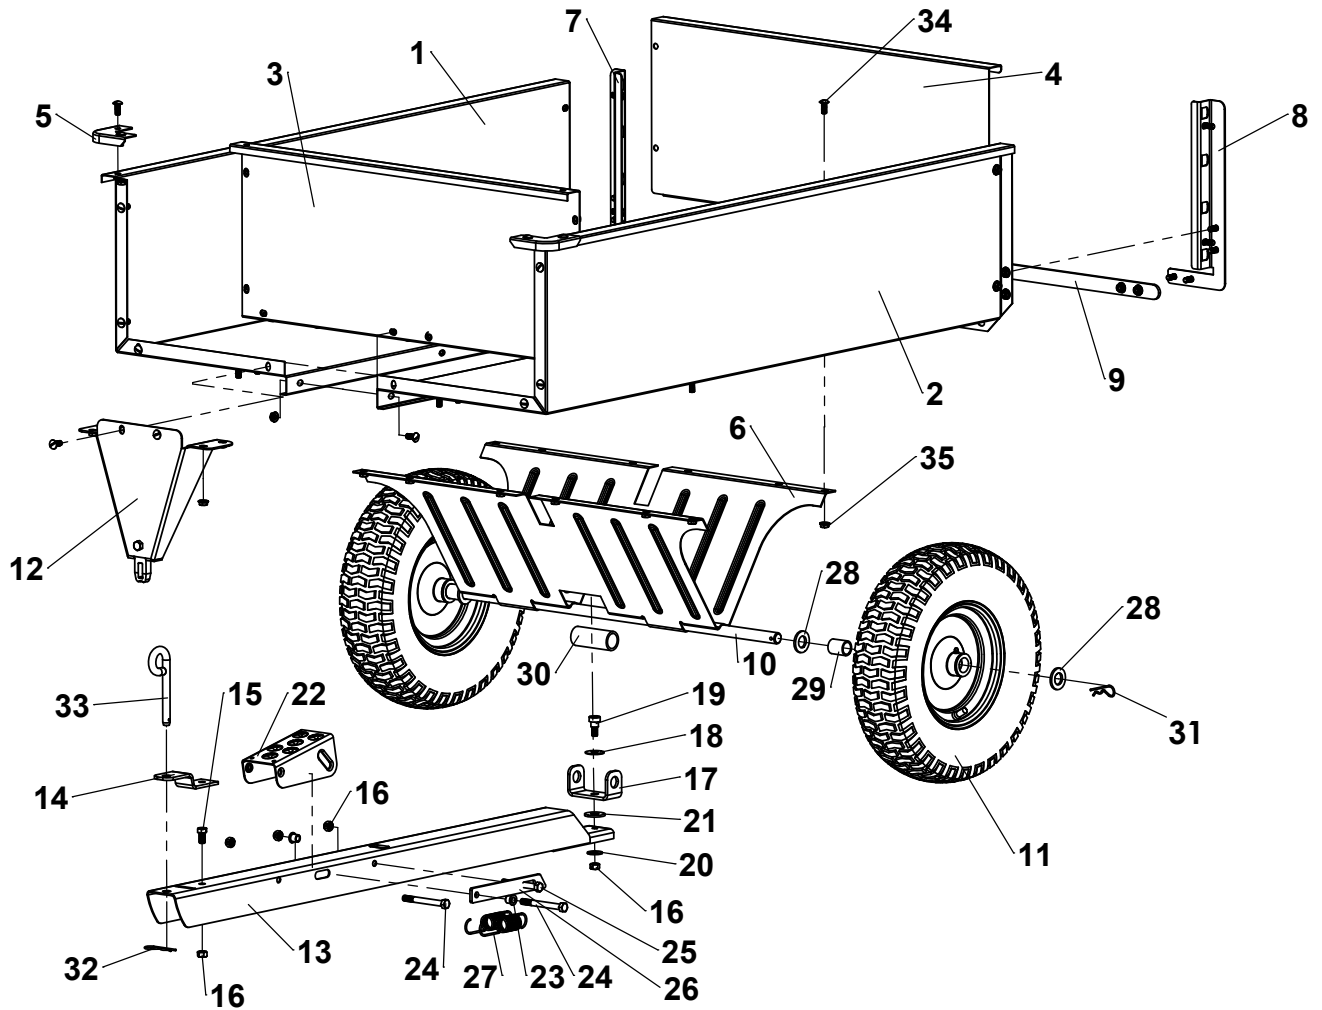

Repair Parts

ITEM	PART NO	DESCRIPTION	QTY	ITEM	PART NO	DESCRIPTION	QTY	
1	401011-O1	BODY HALF, RIGHT (HQ ORANGE)	1	20	KIT 6000665-BH	WASHER, 3/8" USS (ZINC)	1	
2	401021-O1	BODY HALF, LEFT (HQ ORANGE)	1	21		WASHER, 1/2" USS (ZINC)	1	
3	401031-O1	GATE, FRONT, 30" (HQ ORANGE)	1	22		FOOT PEDAL (HQ GRAY)	1	
4	401041-HG	TAILGATE, 30" (HQ GRAY)	1	23		BUSHING, FOOT PEDAL	2	
5	401051-O1	CORNER GUARD (HQ ORANGE)	2	24	KIT 6000665-BH	HEX BOLT, 3/8-16 X 3-1/2" (BLACK)	2	
6	401061-HG	UNDERCARRIAGE (HQ GRAY)	1	25		HEX BOLT, 3/8-16 X 3" (BLACK)	1	
7	401071-O1	RETAINER GATE, RIGHT (HQ ORANGE)	1	26		LATCH, SWIVEL DUMP (Y. ZINC)	1	
8	401081-O1	RETAINER, GATE, LEFT (HQ ORANGE)	1	27		SPRING, LATCH, 4-3/4"	2	
9	401131-O1	SUPPORT BAR, REAR, 30" (HQ ORANGE)	1	28	KIT 6004323	WASHER, 3/4" SAE (ZINC)	4	
10	300001	AXLE, 3/4" X 32.375"	1	29			SPACER, 3/4 x 1.25"	2
11	6002415	WHEEL, 4.80-8 X 3/4" (SILVER)	2	30			SPACER, 1 x 3.125"	1
12	6000310-HG	SUPPORT, FRONT, SD (HQ GRAY)	1	31		COTTER HAIRPIN, 3/32" X 2-5/16" (ZINC)	2	
13	KIT 6000665-BH	DRAWBAR, SD (BLACK)	1	32	KIT 6000770	COTTER HAIRPIN, 3/32" X 2-5/16" (ZINC)	1	
14		BRACKET, HITCH (BLACK)	1	33			PIN, HITCH, 1/2" X 3" (ZINC)	1
15		HEX BOLT, 3/8-16 X 3/4" (BLACK)	2	34	KIT 6004322	TRUSS HD SCREW, 5/16-18 X 3/4" (BLACK)	46	
16		HEX NUT, 3/8-16 C-LOCK (BLACK)	6	35			SPINNER GRIP NUT, 5/16-18 (BLACK)	46
17	CLEVIS, SWIVEL, 3/4" (BLACK)	1						
18		WASHER, SPRING, 1/2"	1					
19		SHOULDER BOLT, 1/2" X 3/8"	1					