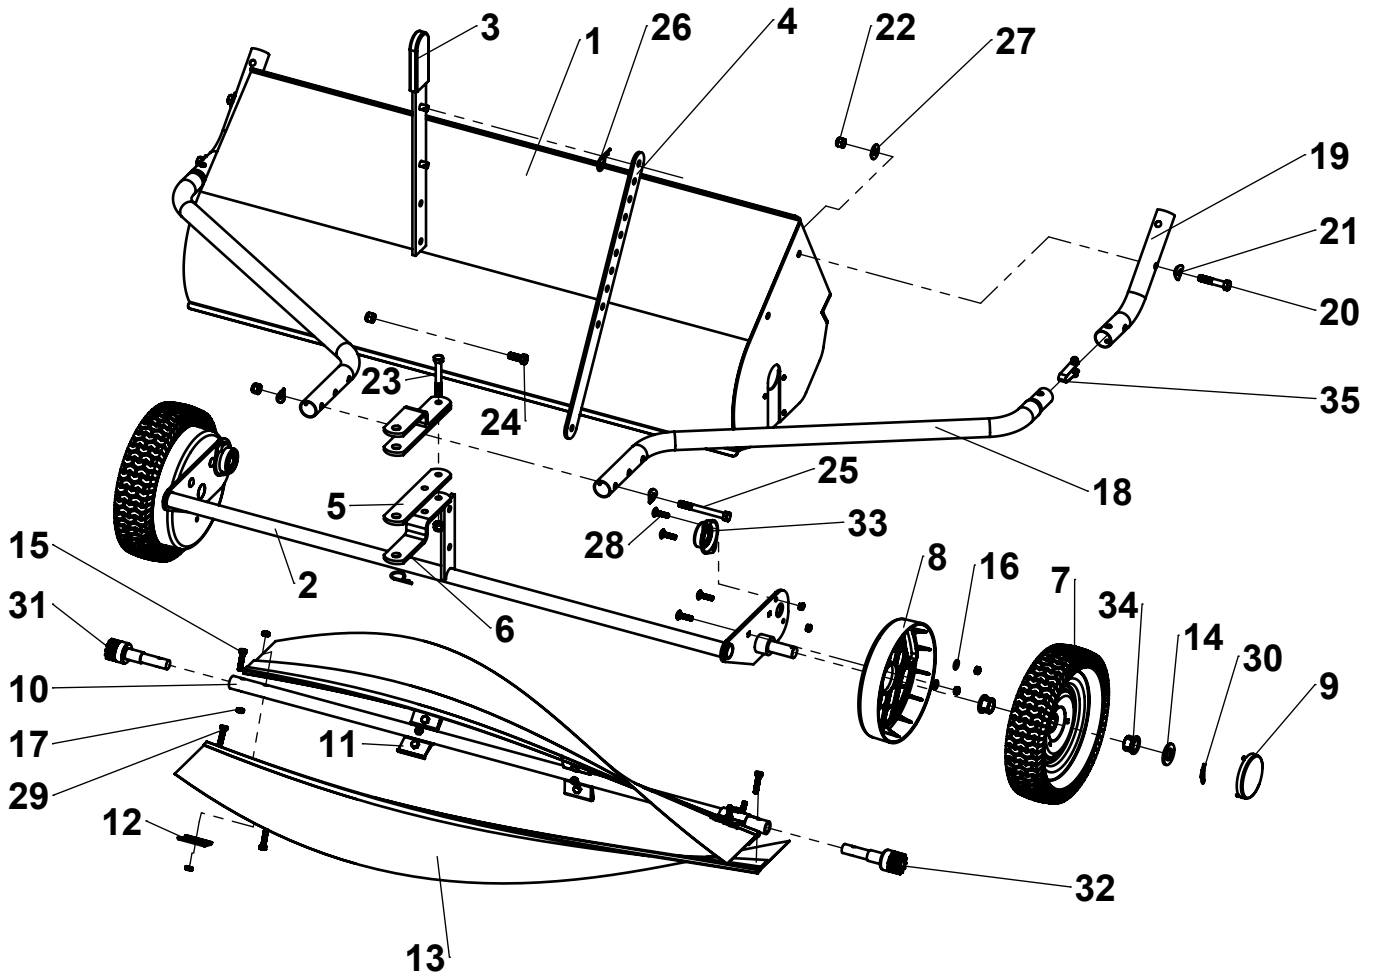

Repair Parts

ITEM	PART NO.	DESCRIPTION	QTY	ITEM	PART NO.	DESCRIPTION	QTY
1	KIT	SWEPPER HOUSING	1	19	307034-B2	HITCH MOUNT TUBE	2
2	6000762-G2	HEIGHT ADJUSTMENT	1	20		3/8"-16 x 2" HEX BOLT	4
3	307181-B2	HANDLE ASSEMBLY	1	21		CURVED WASHER, 3/8" USS	10
4	307113-B2	ADJUSTMENT BAR	1	22		NYLOCK NUT, 3/8-16	11
5	307042-B2	CLEVIS PLATE, FLAT	2	23	KIT	3/8"-16 x 2-3/4" HEX BOLT	2
6	307043-B2	CLEVIS PLATE, BENT	2	24	307132	3/8"-16 x 1" HEX BOLT	2
7	307011	WHEEL ASSEMBLY	2	25		3/8"-16 x 3-1/2" HEX BOLT	3
8	6000539	DUST COVER	2	26		HAIR PIN	1
9	307241	CAP, WHEEL	2	27		WASHER, 3/8" USS	4
10	307124-B2	TUBE, 42" BRUSH	1	28	6000733-ZC	1/4" -20 X 1" CARRIAGE BOLT	8
11	307122-ZC	BRACKET, STEEL	6	29	3000515-ZC	1/4"-20 X 1" BOLT	12
12	307121-ZC	CLAMP, STEEL	8	30	300081-ZC	COTTER PIN, 1/8" X 1-1/2"	2
13	307321	BRUSH	2	31		PINION ASSEMBLY, RIGHT	1
14	3000721-ZC	WASHER, 3/4" SAE	2	32	KIT	PINION ASSEMBLY, LEFT	1
15	3000539-ZC	1/4" -20 X 1-1/4" BOLT	8	33	6000828	BEARING ASSEMBLY	2
16	3000716-ZC	WASHER, 1/4" SAE	4	34	6000540	WHEEL BUSHING	4
17	300065-ZC	1/4" -20 LOCK NUT	28	35	6000222-ZC	SNAP BUTTON	2
18	307033-B2	TUBE, HITCH	2				

Repair Parts

ITEM	PART NO.	DESCRIPTION	QTY	ITEM	PART NO.	DESCRIPTION	QTY
36	307032-B2	CONNECTING TUBE	2	44		CLEVIS PIN, 3/8" X 1/2"	2
37	307331	HOPPER BAG	1	45		CLEVIS PIN, 1/4" X 1-1/4"	2
38	KIT 6004133-B2	BOTTOM FRAME TUBE	2	46	KIT 307133	3/8" USS FLAT WASHER	2
39		TOP FRAME TUBE	2	47		QUICK-RELEASE PIN	2
40		CENTER FRAME TUBE	2	48		HAIRPIN	7
41		TENSION TUBE ASSEMBLY	1	49		HITCH PIN	1
42	307051-B2	HOPPER PIVOT ROD	1	50	6000208-ZC	SNAP BUTTON	4
43	307061-B2	HOPPER STOP BAR	1	51	307361	DUMP ROPE	1