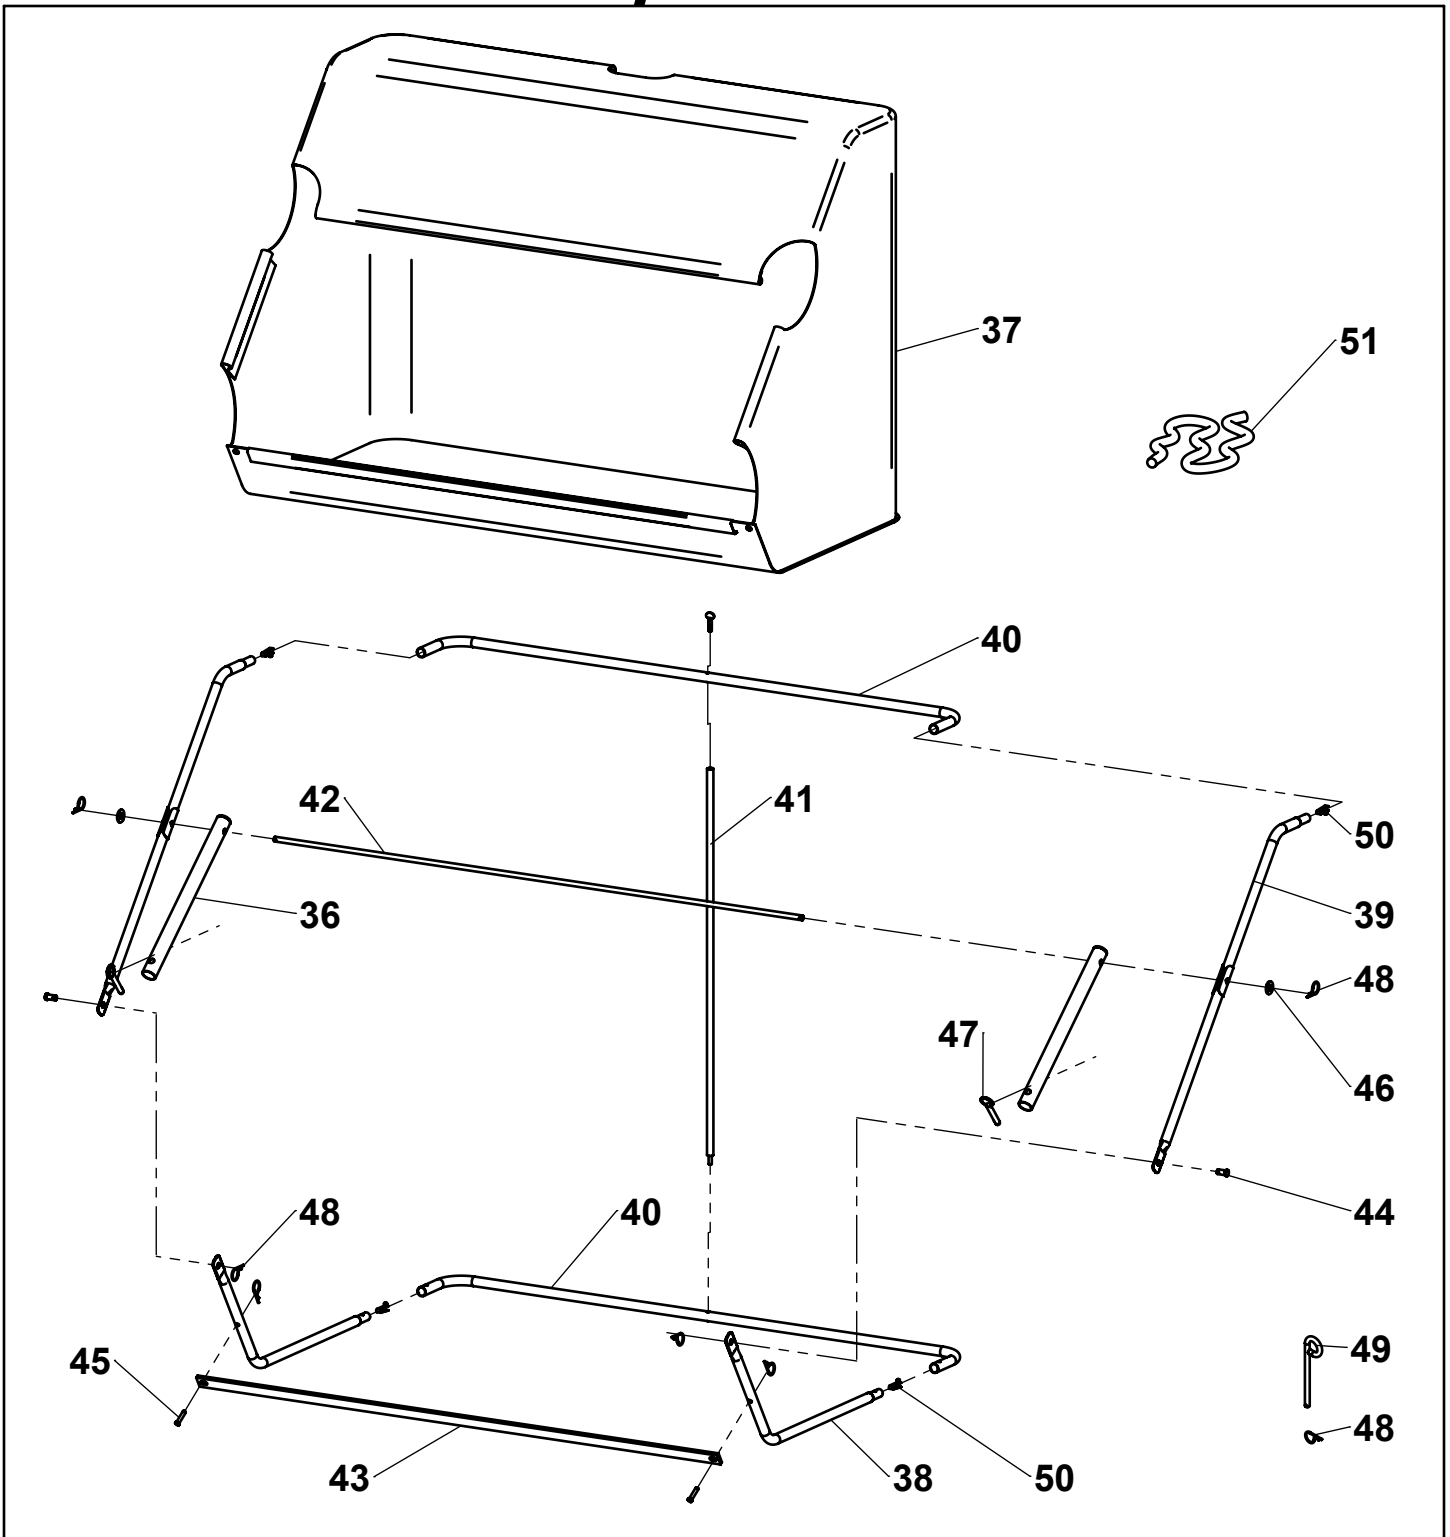

Repair Parts

ITEM	PART NO.	DESCRIPTION	QTY	ITEM	PART NO.	DESCRIPTION	QTY
1	KIT	SWEPPER HOUSING	1	19	307034-B2	HITCH MOUNT TUBE	2
2	6000762-G2	HEIGHT ADJUSTMENT	1	20		3/8"-16 x 2" HEX BOLT	4
3	307181-B2	HANDLE ASSEMBLY	1	21		CURVED WASHER, 3/8" USS	10
4	307113-B2	ADJUSTMENT BAR	1	22		NYLOCK NUT, 3/8-16	11
5	307042-B2	CLEVIS PLATE, FLAT	2	23	KIT	3/8"-16 x 2-3/4" HEX BOLT	2
6	307043-B2	CLEVIS PLATE, BENT	2	24	307132	3/8"-16 x 1" HEX BOLT	2
7	307011	WHEEL ASSEMBLY	2	25		3/8"-16 x 3-1/2" HEX BOLT	3
8	6000539	DUST COVER	2	26		HAIR PIN	1
9	307241	CAP, WHEEL	2	27		WASHER, 3/8" USS	4
10	307124-B2	TUBE, 42" BRUSH	1	28	6000733-ZC	1/4" -20 X 1" CARRIAGE BOLT	8
11	307122-ZC	BRACKET, STEEL	6	29	3000515-ZC	1/4"-20 X 1" BOLT	12
12	307121-ZC	CLAMP, STEEL	8	30	300081-ZC	COTTER PIN, 1/8" X 1-1/2"	2
13	307321	BRUSH	2	31		PINION ASSEMBLY, RIGHT	1
14	3000721-ZC	WASHER, 3/4" SAE	2	32	KIT	PINION ASSEMBLY, LEFT	1
15	3000539-ZC	1/4" -20 X 1-1/4" BOLT	8	33	6000828	BEARING ASSEMBLY	2
16	3000716-ZC	WASHER, 1/4" SAE	4	34	6000540	WHEEL BUSHING	4
17	300065-ZC	1/4" -20 LOCK NUT	28	35	6000222-ZC	SNAP BUTTON	2
18	307033-B2	TUBE, HITCH	2				

Repair Parts

ITEM	PART NO.	DESCRIPTION	QTY	ITEM	PART NO.	DESCRIPTION	QTY
36	307032-B2	CONNECTING TUBE	2	44		CLEVIS PIN, 3/8" X 1/2"	2
37	307331	HOPPER BAG	1	45		CLEVIS PIN, 1/4" X 1-1/4"	2
38	KIT 6004133-B2	BOTTOM FRAME TUBE	2	46	KIT 307133	3/8" USS FLAT WASHER	2
39		TOP FRAME TUBE	2	47		QUICK-RELEASE PIN	2
40		CENTER FRAME TUBE	2	48		HAIRPIN	7
41		TENSION TUBE ASSEMBLY	1	49		HITCH PIN	1
42	307051-B2	HOPPER PIVOT ROD	1	50	6000208-ZC	SNAP BUTTON	4
43	307061-B2	HOPPER STOP BAR	1	51	307361	DUMP ROPE	1