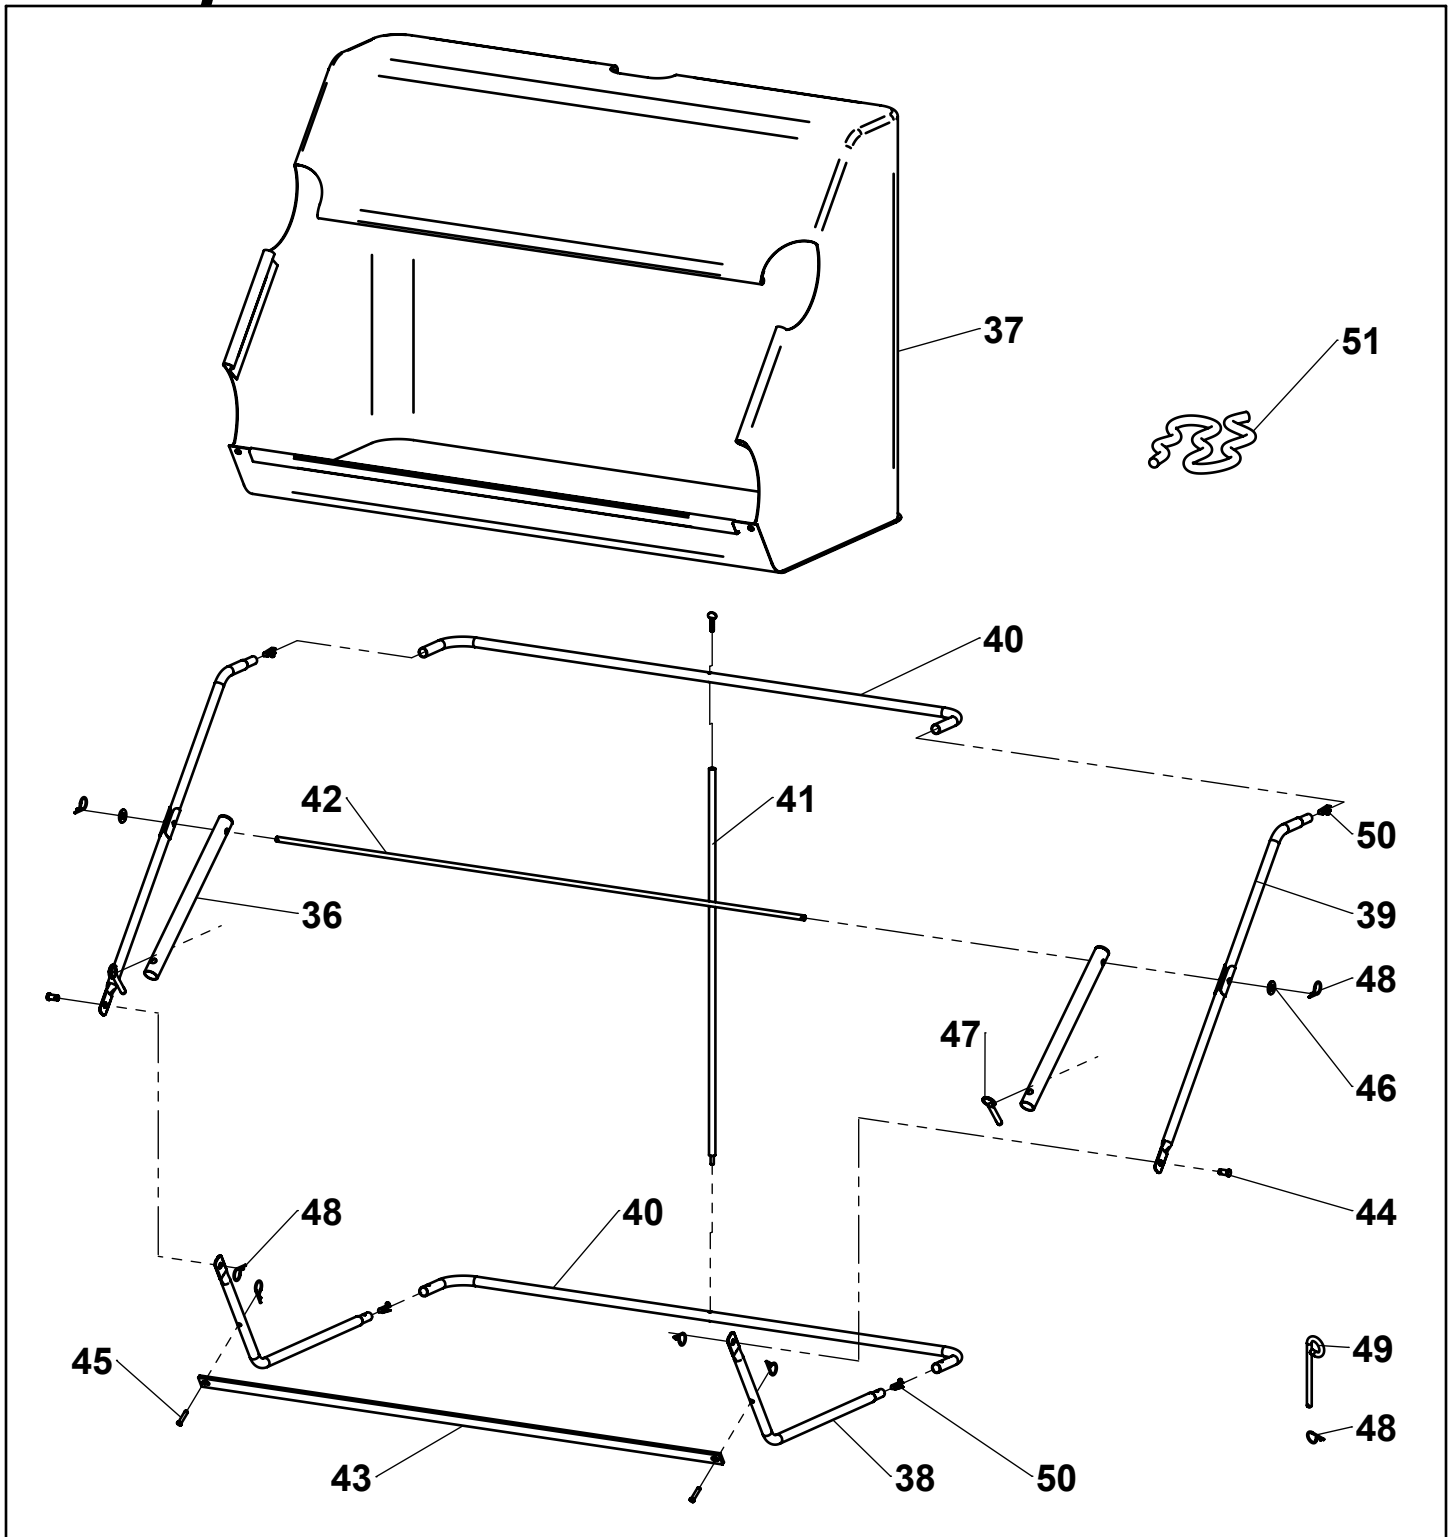

Repair Parts/PARTES PARA REPARACIÓN

ITEM	PART NO.	DESCRIPTION	QTY	ITEM	PART NO.	DESCRIPTION	QTY
1	KIT	SWEPPER HOUSING	1	19	307034-B2	HITCH MOUNT TUBE	2
2	6004261-G2	HEIGHT ADJUSTMENT	1	20		3/8"-16 x 2" HEX BOLT	4
3	307181-B2	HANDLE ASSEMBLY	1	21		CURVED WASHER, 3/8" USS	10
4	307113-B2	ADJUSTMENT BAR	1	22		NYLOCK NUT, 3/8-16	11
5	307042-B2	CLEVIS PLATE, FLAT	2	23	KIT	3/8"-16 x 2-3/4" HEX BOLT	2
6	307043-B2	CLEVIS PLATE, BENT	2	24	307132	3/8"-16 x 1" HEX BOLT	2
7	307011	WHEEL ASSEMBLY	2	25		3/8"-16 x 3-1/2" HEX BOLT	3
8	6000539	DUST COVER	2	26		HAIR PIN	1
9	307241	CAP, WHEEL	2	27		WASHER, 3/8" USS	4
10	307125-B2	TUBE, 50" BRUSH	1	28	6000733-ZC	1/4" -20 X 1" CARRIAGE BOLT	8
11	307122-ZC	BRACKET, STEEL	4	29	3000515-ZC	1/4"-20 X 1" BOLT	12
12	307121-ZC	CLAMP, STEEL	8	30	300089-ZC	COTTER PIN, 1/8" X 1"	2
13	307322	BRUSH	2	31		PINION ASSEMBLY, RIGHT	1
14	3000721-ZC	WASHER, 3/4" SAE	2	32	KIT	PINION ASSEMBLY, LEFT	1
15	3000539-ZC	1/4" -20 X 1-1/4" BOLT	8	33	6000828	BEARING ASSEMBLY	2
16	3000716-ZC	WASHER, 1/4" SAE	4	34	6000540	WHEEL BUSHING	4
17	300065-ZC	1/4" -20 LOCK NUT	28	35	6000222-ZC	SNAP BUTTON	2
18	307038-B2	TUBE, HITCH	2				

Repair Parts/PARTES PARA REPARACIÓN

ITEM	PART NO.	DESCRIPTION	QTY	ITEM	PART NO.	DESCRIPTION	QTY
36	307032-B2	CONNECTING TUBE	2	44		CLEVIS PIN, 3/8" X 1/2"	2
37	307332	HOPPER BAG	1	45		CLEVIS PIN, 1/4" X 1-1/4"	2
38	KIT 6004134-B2	BOTTOM FRAME TUBE	2	46	KIT 307133	3/8" USS FLAT WASHER	2
39		TOP FRAME TUBE	2	47		QUICK-RELEASE PIN	2
40		CENTER FRAME TUBE	2	48		HAIRPIN	7
41		TENSION TUBE ASSEMBLY	1	49		HITCH PIN	1
42	307053-B2	HOPPER PIVOT ROD	1	50	6000208-ZC	SNAP BUTTON	4
43	307062-B2	HOPPER STOP BAR	1	51	307361	DUMP ROPE	1