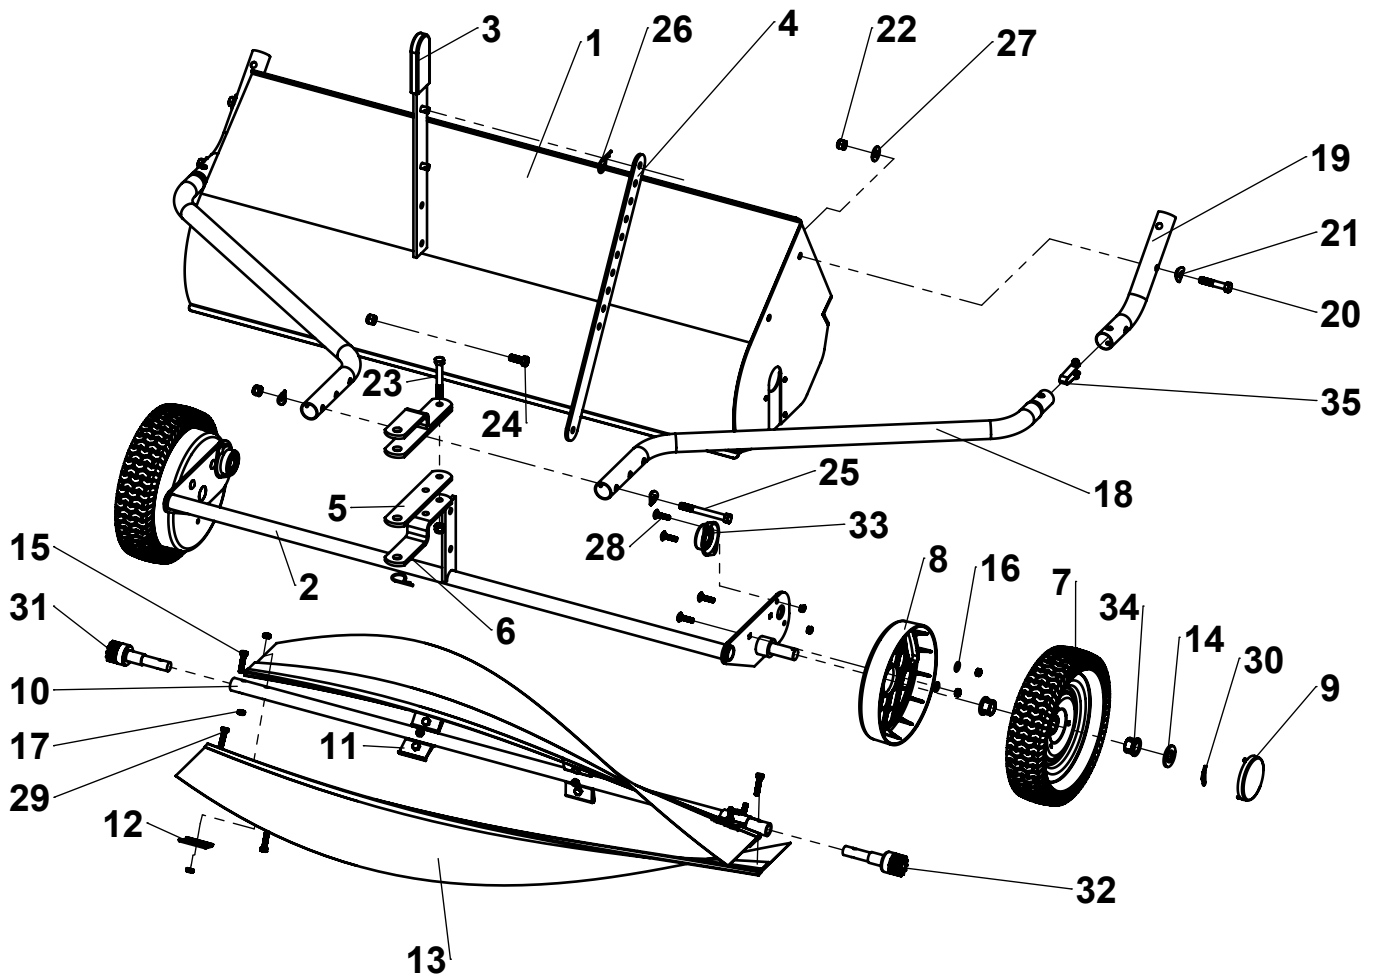

Repair Parts/PARTES PARA REPARACIÓN

ITEM	PART NO.	DESCRIPTION	QTY	ITEM	PART NO.	DESCRIPTION	QTY
1	KIT	SWEPPER HOUSING	1	19	307034-B2	HITCH MOUNT TUBE	2
2	6004261-G2	HEIGHT ADJUSTMENT	1	20		3/8"-16 x 2" HEX BOLT	4
3	307181-B2	HANDLE ASSEMBLY	1	21		CURVED WASHER, 3/8" USS	10
4	307113-B2	ADJUSTMENT BAR	1	22		NYLOCK NUT, 3/8-16	11
5	307042-B2	CLEVIS PLATE, FLAT	2	23	KIT	3/8"-16 x 2-3/4" HEX BOLT	2
6	307043-B2	CLEVIS PLATE, BENT	2	24	307132	3/8"-16 x 1" HEX BOLT	2
7	307011	WHEEL ASSEMBLY	2	25		3/8"-16 x 3-1/2" HEX BOLT	3
8	6000539	DUST COVER	2	26		HAIR PIN	1
9	307241	CAP, WHEEL	2	27		WASHER, 3/8" USS	4
10	307125-B2	TUBE, 50" BRUSH	1	28	6000733-ZC	1/4" -20 X 1" CARRIAGE BOLT	8
11	307122-ZC	BRACKET, STEEL	4	29	3000515-ZC	1/4"-20 X 1" BOLT	12
12	307121-ZC	CLAMP, STEEL	8	30	300089-ZC	COTTER PIN, 1/8" X 1"	2
13	307322	BRUSH	2	31		PINION ASSEMBLY, RIGHT	1
14	3000721-ZC	WASHER, 3/4" SAE	2	32	KIT	PINION ASSEMBLY, LEFT	1
15	3000539-ZC	1/4" -20 X 1-1/4" BOLT	8	33	6000828	BEARING ASSEMBLY	2
16	3000716-ZC	WASHER, 1/4" SAE	4	34	6000540	WHEEL BUSHING	4
17	300065-ZC	1/4" -20 LOCK NUT	28	35	6000222-ZC	SNAP BUTTON	2
18	307038-B2	TUBE, HITCH	2				

Repair Parts/PARTES PARA REPARACIÓN

ITEM	PART NO.	DESCRIPTION	QTY	ITEM	PART NO.	DESCRIPTION	QTY
36	307032-B2	CONNECTING TUBE	2	44		CLEVIS PIN, 3/8" X 1/2"	2
37	307332	HOPPER BAG	1	45		CLEVIS PIN, 1/4" X 1-1/4"	2
38	KIT 6004134-B2	BOTTOM FRAME TUBE	2	46	KIT 307133	3/8" USS FLAT WASHER	2
39		TOP FRAME TUBE	2	47		QUICK-RELEASE PIN	2
40		CENTER FRAME TUBE	2	48		HAIRPIN	7
41		TENSION TUBE ASSEMBLY	1	49		HITCH PIN	1
42	307053-B2	HOPPER PIVOT ROD	1	50	6000208-ZC	SNAP BUTTON	4
43	307062-B2	HOPPER STOP BAR	1	51	307361	DUMP ROPE	1