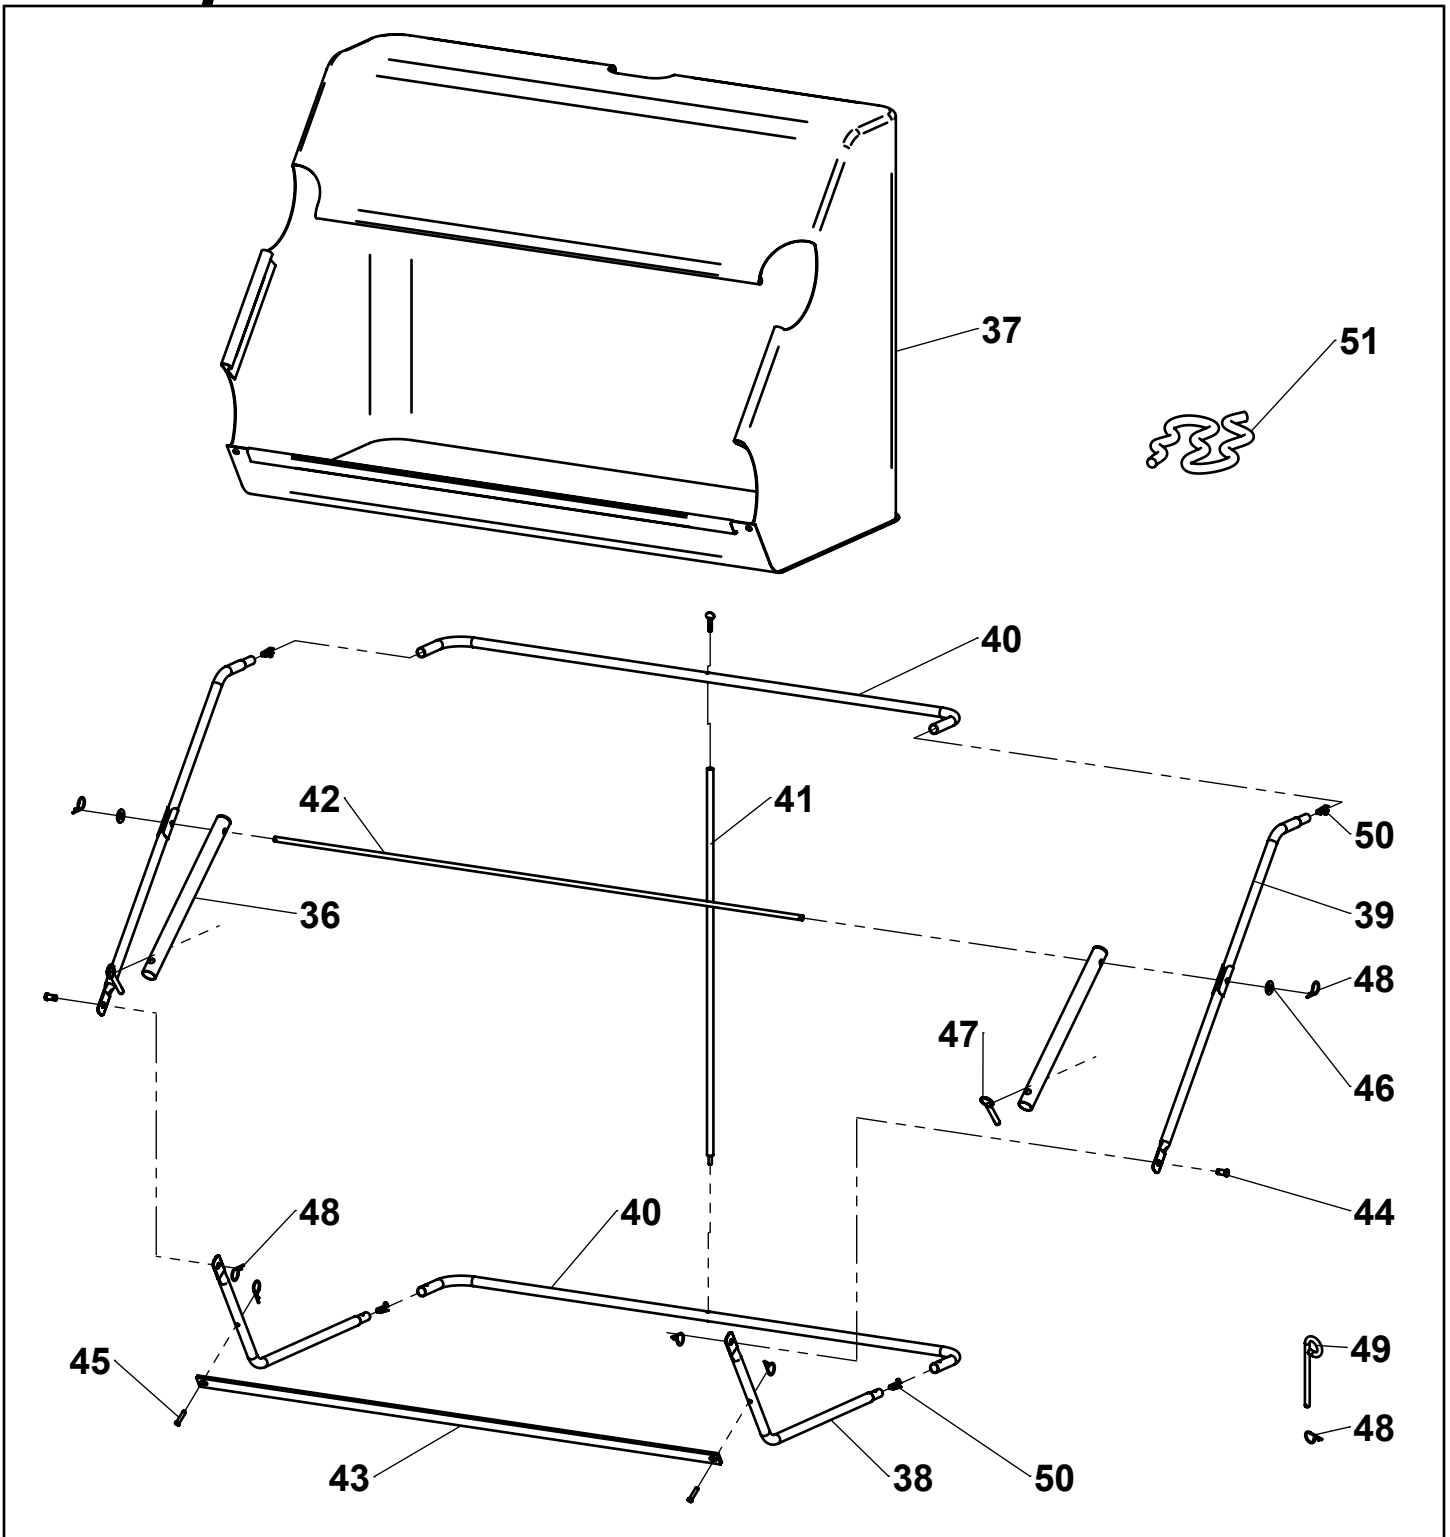

Repair Parts/PARTES PARA REPARACIÓN

ITEM	PART NO.	DESCRIPTION	QTY	ITEM	PART NO.	DESCRIPTION	QTY
1	KIT	SWEEPER HOUSING	1	19	307034-B2	HITCH MOUNT TUBE	2
2	6000762-G2	HEIGHT ADJUSTMENT	1	20		3/8"-16 x 2" HEX BOLT	4
3	307181-B2	HANDLE ASSEMBLY	1	21		CURVED WASHER, 3/8" USS	10
4	307113-B2	ADJUSTMENT BAR	1	22		NYLOCK NUT, 3/8-16	11
5	307042-B2	CLEVIS PLATE, FLAT	2	23	KIT	3/8"-16 x 2-3/4" HEX BOLT	2
6	307043-B2	CLEVIS PLATE, BENT	2	24	307132	3/8"-16 x 1" HEX BOLT	2
7	307011	WHEEL ASSEMBLY	2	25		3/8"-16 x 3-1/2" HEX BOLT	3
8	6000539	DUST COVER	2	26		HAIR PIN	1
9	307241	CAP, WHEEL	2	27		WASHER, 3/8" USS	4
10	307124-B2	TUBE, 42" BRUSH	1	28	6000733-ZC	1/4" -20 X 1" CARRIAGE BOLT	8
11	307122-ZC	BRACKET, STEEL	6	29	3000515-ZC	1/4"-20 X 1" BOLT	12
12	307121-ZC	CLAMP, STEEL	8	30	300089-ZC	COTTER PIN, 1/8" X 1"	2
13	307321	BRUSH	2	31		PINION ASSEMBLY, RIGHT	1
14	3000721-ZC	WASHER, 3/4" SAE	2	32	KIT	PINION ASSEMBLY, LEFT	1
15	3000539-ZC	1/4" -20 X 1-1/4" BOLT	8	33	6000828	BEARING ASSEMBLY	2
16	3000716-ZC	WASHER, 1/4" SAE	4	34	6000540	WHEEL BUSHING	4
17	300065-ZC	1/4" -20 LOCK NUT	28	35	6000222-ZC	SNAP BUTTON	2
18	307033-B2	TUBE, HITCH	2				

Repair Parts/PARTES PARA REPARACIÓN

ITEM	PART NO.	DESCRIPTION	QTY	ITEM	PART NO.	DESCRIPTION	QTY
36	307032-B2	CONNECTING TUBE	2	44		CLEVIS PIN, 3/8" X 1/2"	2
37	307331	HOPPER BAG	1	45		CLEVIS PIN, 1/4" X 1-1/4"	2
38	KIT 6004133-B2	BOTTOM FRAME TUBE	2	46	KIT 307133	3/8" USS FLAT WASHER	2
39		TOP FRAME TUBE	2	47		QUICK-RELEASE PIN	2
40		CENTER FRAME TUBE	2	48		HAIRPIN	7
41		TENSION TUBE ASSEMBLY	1	49		HITCH PIN	1
42	307051-B2	HOPPER PIVOT ROD	1	50	6000208-ZC	SNAP BUTTON	4
43	307061-B2	HOPPER STOP BAR	1	51	307361	DUMP ROPE	1