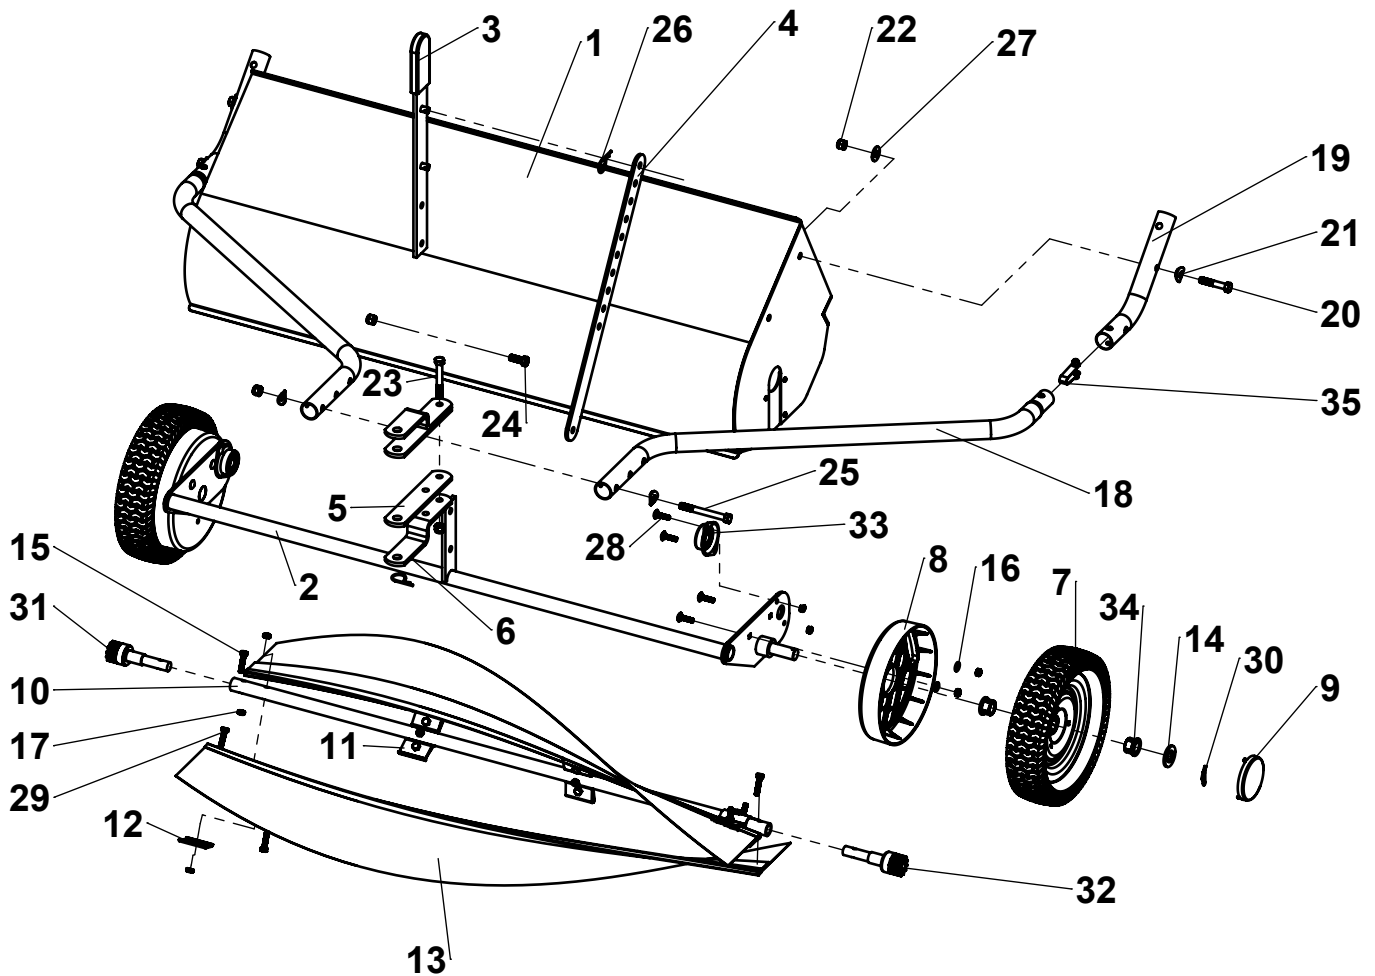

Repair Parts/PARTES PARA REPARACIÓN

ITEM	PART NO.	DESCRIPTION	QTY	ITEM	PART NO.	DESCRIPTION	QTY
1	KIT	SWEEPER HOUSING	1	19	307034-B2	HITCH MOUNT TUBE	2
2	6000762-G2	HEIGHT ADJUSTMENT	1	20		3/8"-16 x 2" HEX BOLT	4
3	307181-B2	HANDLE ASSEMBLY	1	21		CURVED WASHER, 3/8" USS	10
4	307113-B2	ADJUSTMENT BAR	1	22		NYLOCK NUT, 3/8-16	11
5	307042-B2	CLEVIS PLATE, FLAT	2	23	KIT	3/8"-16 x 2-3/4" HEX BOLT	2
6	307043-B2	CLEVIS PLATE, BENT	2	24	307132	3/8"-16 x 1" HEX BOLT	2
7	307011	WHEEL ASSEMBLY	2	25		3/8"-16 x 3-1/2" HEX BOLT	3
8	6000539	DUST COVER	2	26		HAIR PIN	1
9	307241	CAP, WHEEL	2	27		WASHER, 3/8" USS	4
10	307124-B2	TUBE, 42" BRUSH	1	28	6000733-ZC	1/4" -20 X 1" CARRIAGE BOLT	8
11	307122-ZC	BRACKET, STEEL	6	29	3000515-ZC	1/4"-20 X 1" BOLT	12
12	307121-ZC	CLAMP, STEEL	8	30	300089-ZC	COTTER PIN, 1/8" X 1"	2
13	307321	BRUSH	2	31		PINION ASSEMBLY, RIGHT	1
14	3000721-ZC	WASHER, 3/4" SAE	2	32	KIT	PINION ASSEMBLY, LEFT	1
15	3000539-ZC	1/4" -20 X 1-1/4" BOLT	8	33	6000828	BEARING ASSEMBLY	2
16	3000716-ZC	WASHER, 1/4" SAE	4	34	6000540	WHEEL BUSHING	4
17	300065-ZC	1/4" -20 LOCK NUT	28	35	6000222-ZC	SNAP BUTTON	2
18	307033-B2	TUBE, HITCH	2				

Repair Parts/PARTES PARA REPARACIÓN

ITEM	PART NO.	DESCRIPTION	QTY	ITEM	PART NO.	DESCRIPTION	QTY
36	307032-B2	CONNECTING TUBE	2	44		CLEVIS PIN, 3/8" X 1/2"	2
37	307331	HOPPER BAG	1	45		CLEVIS PIN, 1/4" X 1-1/4"	2
38	KIT 6004133-B2	BOTTOM FRAME TUBE	2	46	KIT 307133	3/8" USS FLAT WASHER	2
39		TOP FRAME TUBE	2	47		QUICK-RELEASE PIN	2
40		CENTER FRAME TUBE	2	48		HAIRPIN	7
41		TENSION TUBE ASSEMBLY	1	49		HITCH PIN	1
42	307051-B2	HOPPER PIVOT ROD	1	50	6000208-ZC	SNAP BUTTON	4
43	307061-B2	HOPPER STOP BAR	1	51	307361	DUMP ROPE	1