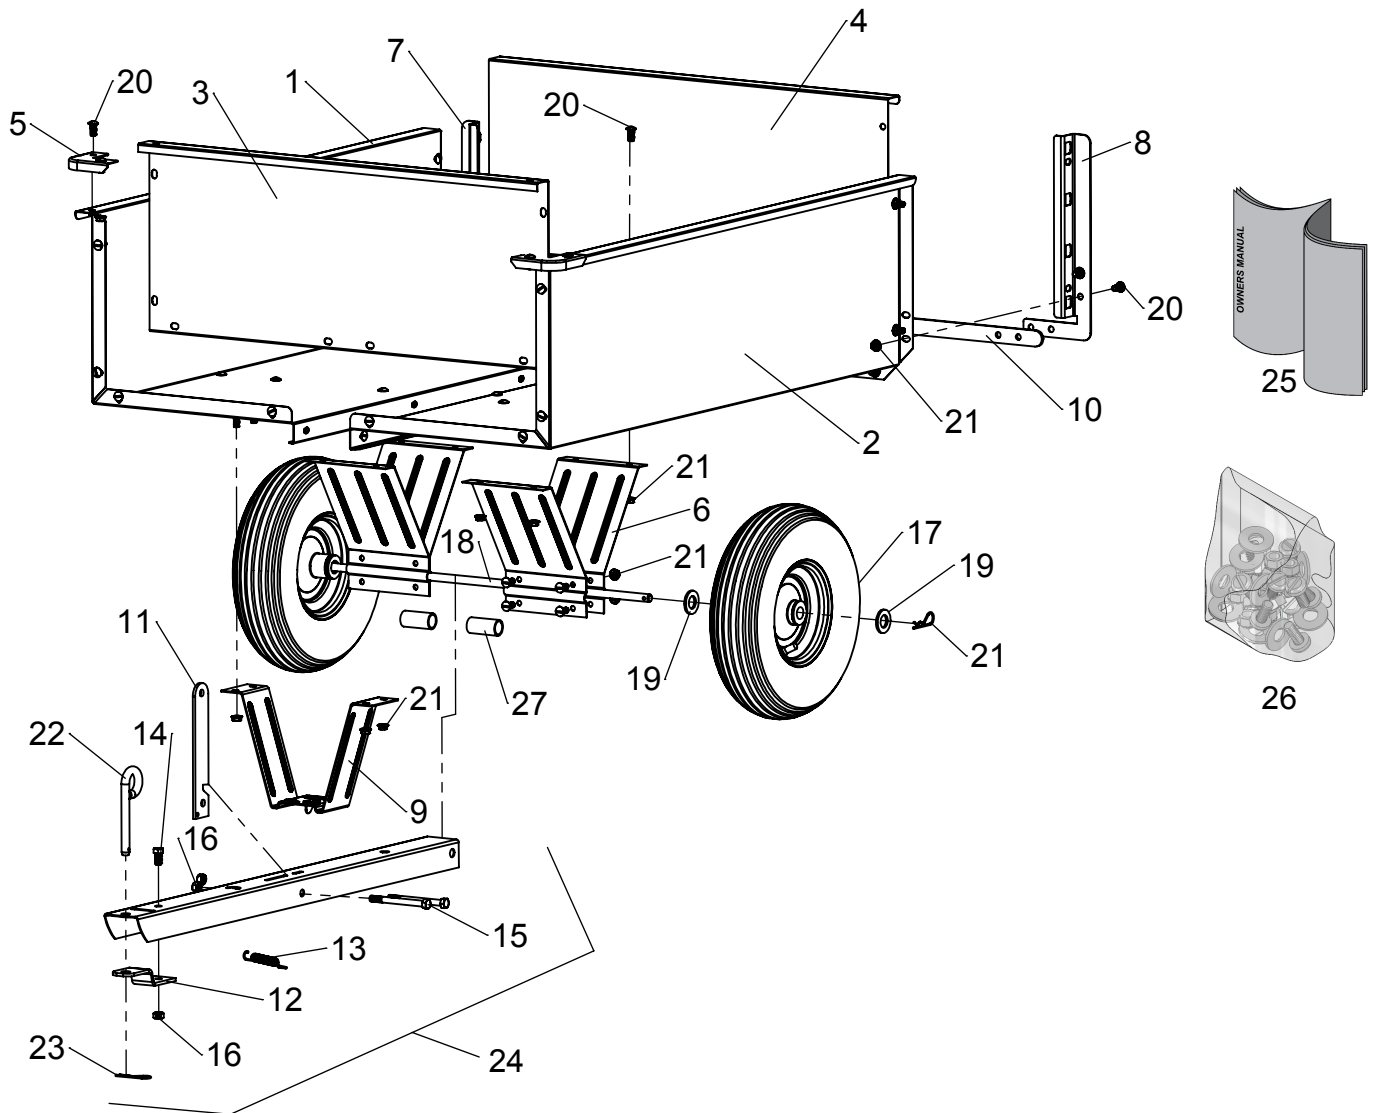

Repair Parts

ITEM	PART NO	DESCRIPTION	QTY	ITEM	PART NO	DESCRIPTION	QTY
1	6002418	BODY HALF, RIGHT	1	15	300055	HEX BOLT, 3/8-16 X 3"	1
2	6002419	BODY HALF, LEFT	1	16	300061	HEX NUT, 3/8-16 C-LOCK	2
3	6002420	GATE, FRONT	1	17	6000934	WHEEL (bushings included)	2
4	6002421	TAILGATE	1	18	6002430	AXLE	1
5	6002422	CORNER GUARD	2	19	6000617	1/2" SAE WASHER	4
6	6002423	AXLE HOLDER	4	20	6000487	PAN HEAD BOLT, 1/4-20 X 1/2"	50
7	6002424	RETAINER GATE, RIGHT	1	21	6000961	SERRATED FLANGE NUT, 1/4-20	50
8	6002425	RETAINER GATE, LEFT	1	22	6000533	PIN, HITCH	1
9	6002426	SUPPORT, FRONT	1	23	300084	HAIRPIN COTTER	3
10	6002427	BAR SUPPORT, REAR	1	24	6002431	DRAWBAR ASSEMBLY (incl. 11-16)	1
11	6002428	LATCH POST	1	25	6002412	OWNERS MANUAL	1
12	6002429	BRACKET, HITCH	1	26	6000957	HARDWARE BOLT BAG	1
13	300131	SPRING, LATCH	1	27	6002432	HDPE SPACER	2
14	300052	HEX BOLT, 3/8-16 X 3/4"	1	28			1