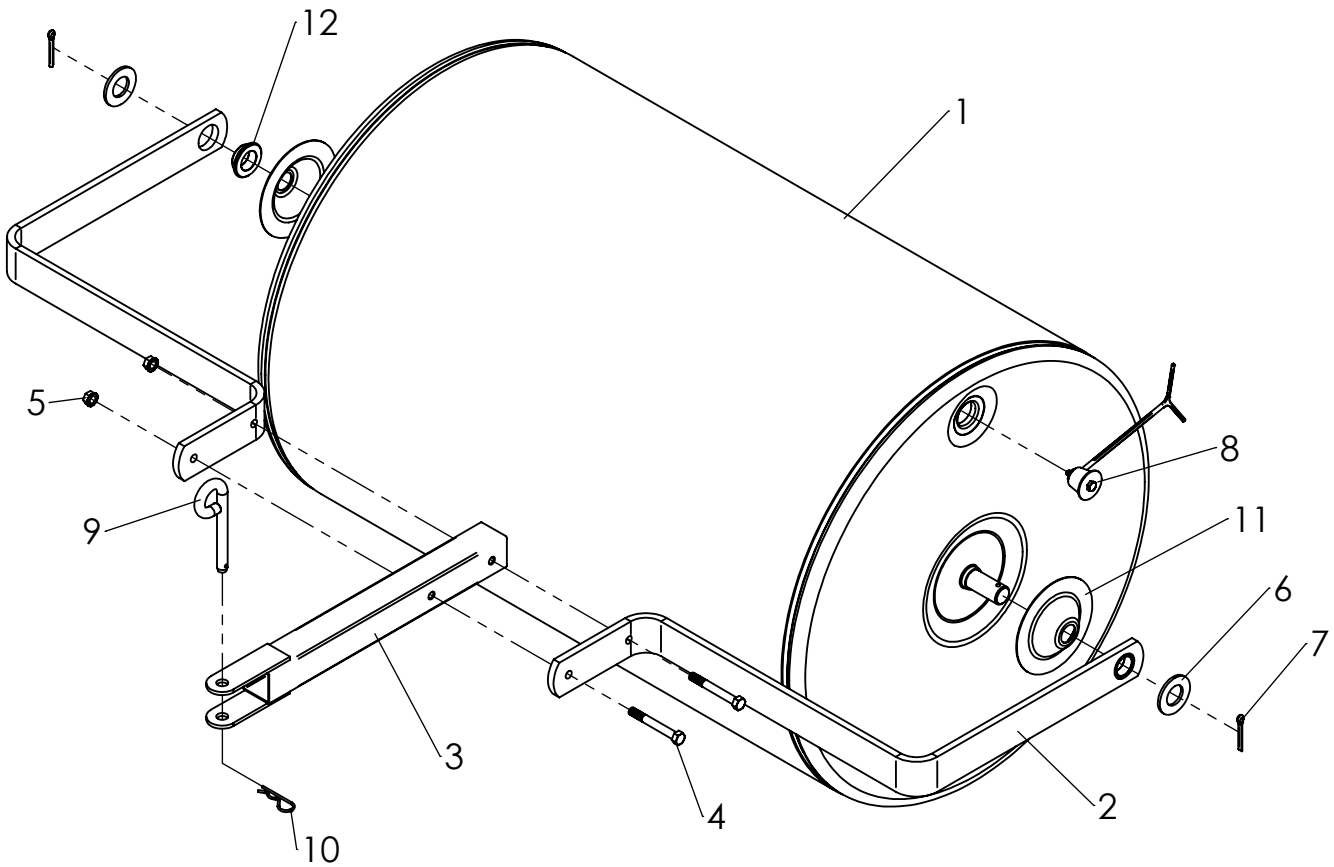

Repair Parts

ITEM NO.	PART NO.	DESCRIPTION	QTY.
1	504003-B2	DRUM, ROLLER, 2436 (BLACK)	1
2	6000830-R2	BAR, SIDE, 2436 (MTD RED)	2
3	6003900-B2	HITCH, ROLLER (BLACK)	1
4	KIT 3040348	HEX BOLT, 3/8-16 X 3" (BLACK)	2
5		HEX NUT, 3/8-16 KEPS (BLACK)	2
6		WASHER, 1" SAE (ZINC)	2
7		COTTER PIN, 3/16" X 1-1/2" (ZINC)	2
8	50401	PLUG, DRAIN, ROLLER	1
9	KIT 6000770	PIN, HITCH, 1/2" X 3" (ZINC)	1
10		COTTER HAIRPIN, 3/32" X 2-5/16" (ZINC)	1
11	404361-B2	CAP, DRUM (BLACK)	2
12	KIT 6004719	KIT, ROLLER BUSHINGS (SET OF 2)	1